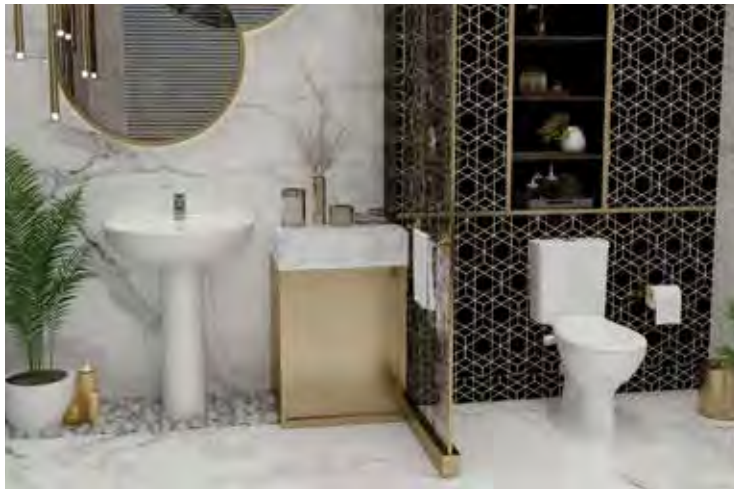

Student accommodation

With countless options on style, design and specification for student accommodation, the only essential for this market, is the need for hardwearing robust products designed to take high traffic usage with an eye for easy cleaning and reduced water consumption.

From designer bathrooms including the latest in comfort height and assisted living to basic and practical cost effective solutions designed to provide the best use of restricted budgets there are plenty of great options to choose from in our range of products.