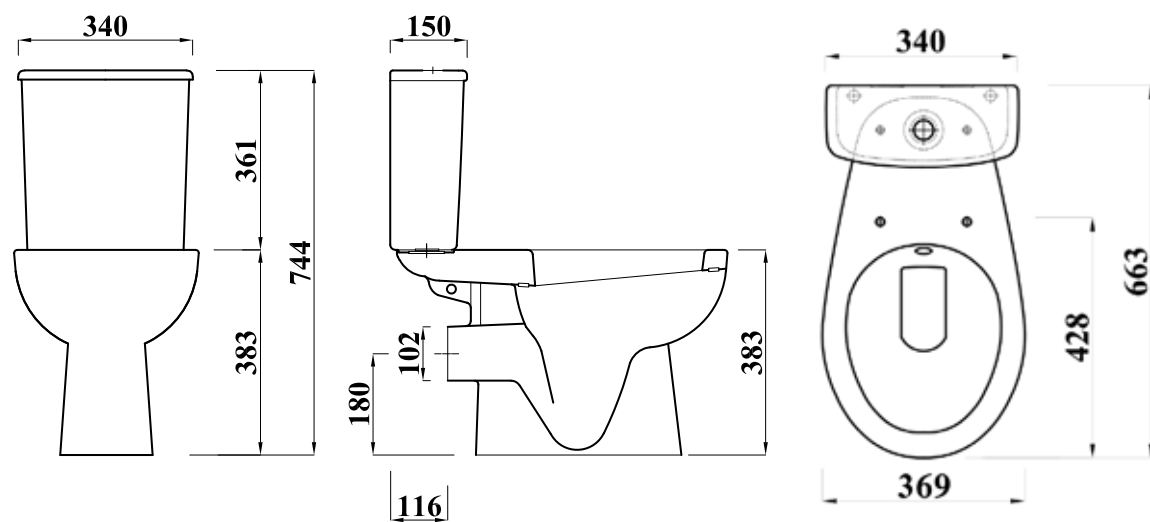

Diamond

Overview:

Bold simple lines not only look strikingly modern, they're also much easier to keep clean. This WC is designed to work on either 6/4 ltrs or 4/2.6 ltrs to aid in water saving.

Key Product Features:

- Strikingly modern style.
- Horizontal outlet.
- Different colours.
- Water saving option.

Product	المنتج	مرحاض Pan	الخزان Cistern	سبديلي Seat Cover
Code الكود	WC P	FS1AK210110000	FS1AK313110000	FC14C100000000
Colour اللون				
Material الخامة		Vitreous China | الخزف الصيني الزجاجي	Polypropylene | بولي بروبيلين	
DOP بيانات الأداء		WCC1 / WCC2		
Inlet مدخل المياه بالخزان		Two bottom inlet	فتحة تغذية	
Sprayer شطاف		With Spr. Hole	متوفر بفتحة شطاف	
Estimated Weight in Kg الوزن بالكيلو		16	10	2
Flushing mechanism صرف الماكينة		Dual flush push button | ماكينة صرف بضغط مزدوج		
Flushing volume كمية مياه الصرف بالخزان		6L / 4L		
CAD download تحميل الرسم الهندسي		✓	✓	N/A | لا يوجد
Standard المعايير القياسية		EN997-CL1-6/4-VR11+CL2		

Special Notes :

Pan fixes to floor using side fixing screws supplied with pan.
Cistern can be fixed to a wall.
For more seat options please reference pages 332-371

ملاحظات خاصة :

يتم تثبيت المراض على الارض باستخدام مسامير تثبيت جانبي المرفق مع المراض. يمكن تركيب الخزان على الحائط. لمزيد من خيارات السبديلي، يرجى الرجوع إلى الصفحات ٣٣٢-٣٧١

All dimensions and weight are approximate and subject to normal ceramic variation.

جميع الأبعاد و الازان تقديرية و تخضع لتغير السيراميك العادي.