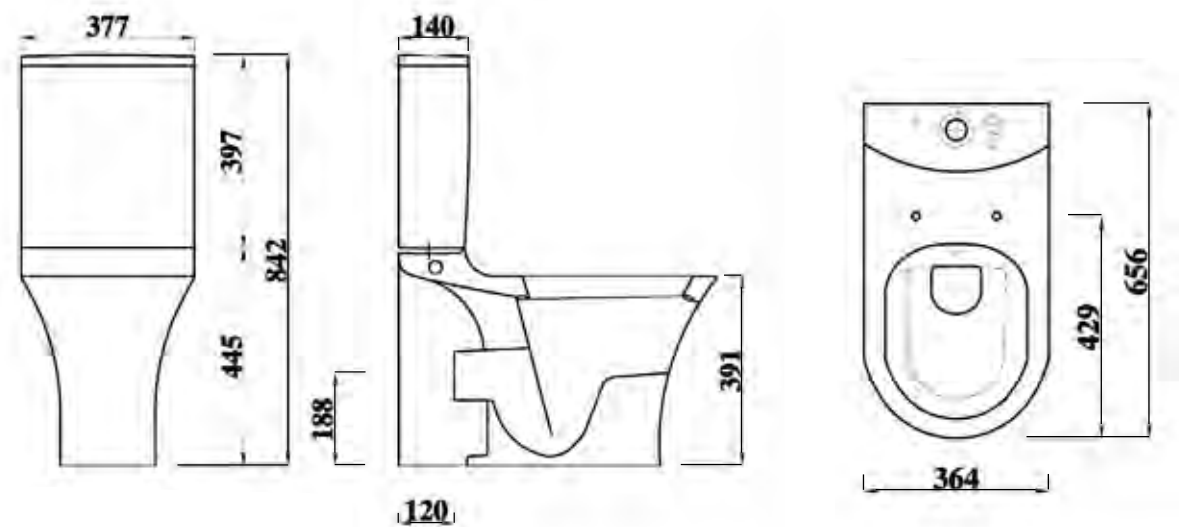

Kharine

Overview:

Close coupled suite with a timeless elegant design for your bathroom. This WC is designed to work on either 6/4 ltrs or 4/2.6 ltrs to aid in water saving.

Key Product Features:

- Elegant style.
- Horizontal outlet.
- Water saving option.

Product	المنتج	مرحاض Pan	الخزان Cistern	سبديلي Seat Cover
Code الكود	WC P	FS12E2101Y0000	FS12E323F10000	FC100112100000
Colour اللون				
Material الخامة		Vitreous China | الخزف الصيني الزجاجي	Urea | يوريا	
DOP بيانات الأداء		WCC1 / WCC2		
Inlet مدخل المياه بالخزان		One bottom inlet | فتحة تغذية		
Sprayer شطاف		With Spr. Hole | متوفر بفتحة شطاف		
Estimated Weight in Kg الوزن بالكيلو		30	11	3
Flushing mechanism صرف الماكينة		Dual flush push button | ماكينة صرف ضاغط مزدوج		
Flushing volume كمية مياه الصرف بالخزان		6L / 4L		
CAD download تحميل الرسم الهندسي		√	√	N/A | لا يوجد
Standard المعايير القياسية		EN997-CL1-6/4L-VR11+CL2		

Special Notes :

Pan fixes to floor using side fixing screws supplied with pan.
Cistern can be fixed to a wall.
For more seat options please reference pages 332-371

ملاحظات خاصة :

يتم تثبيت المراض على الارض باستخدام مسامير تثبيت جانبي المرفق مع المراض. يمكن تركيب الخزان على الحائط. لمزيد من خيارات السبديلي، يرجى الرجوع إلى الصفحات ٣٣٢-٣٧١

All dimensions and weight are approximate and subject to normal ceramic variation.

جميع الأبعاد و الاوزان تقديرية و تخضع لتغير السيراميك العادي.