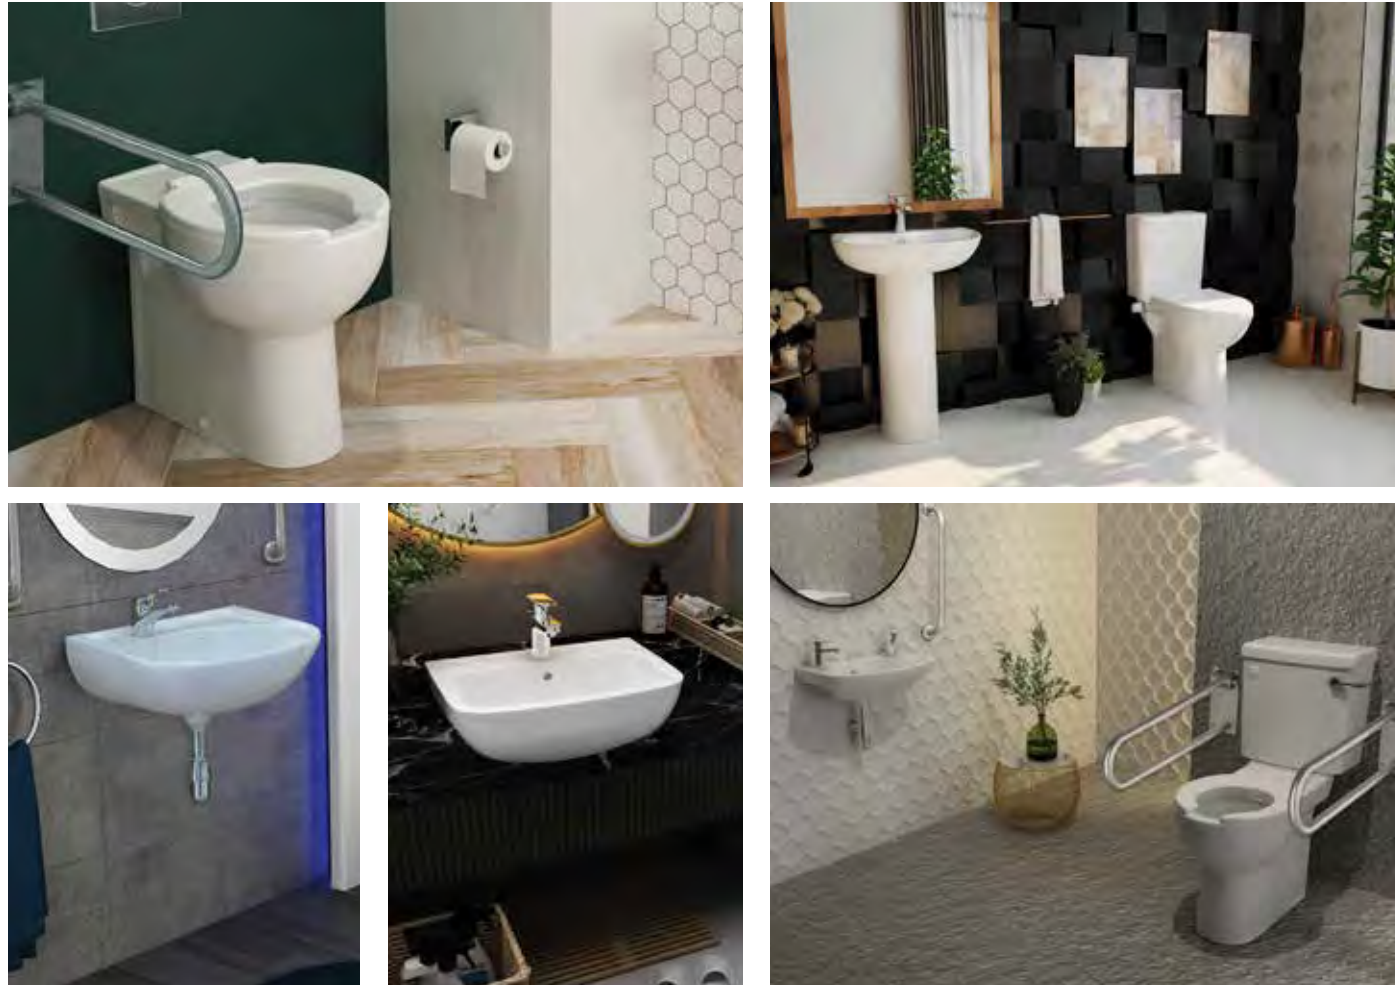

Lecico has a full range of hospital and healthcare products ranging from **comfort height toilets through to flexible living options for all users and ease of installation and maintenance for installers**. For public areas, we have highly durable and **performance efficient sanitary ware for installations with high usage levels**.

# Hospitals and healthcare

---

The rigorous requirements of hospital installations require some very specific products in certain locations and the Lecico range is designed to take these into account. Within the surgical arena, our medical basins meet the specification exactly.

For more general bathroom areas there are a wide range of appropriate products to choose from with less abled WC's, and ambulant WC's.

Many of the WC's and basins feature smooth lines, with easy clean designs removing areas that could allow the growth of bacteria. Rimless WC's provide improved bacterial control.