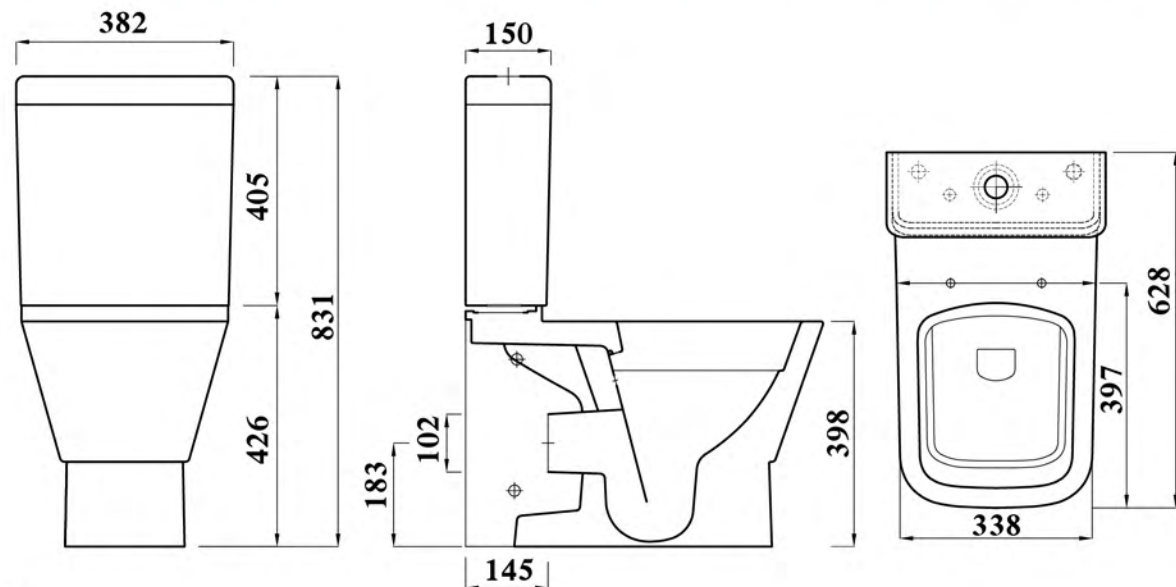

Lecico

Trend

Overview:

Indulge in luxury with Trend WC's innovative and stylish square design, providing unmatched comfort.

Key Product Features:

- Rimless.
- Very Powerful flush.
- Horizontal outlet.
- Luxury design.
- Water saving environmental.

Product	المنتج	Pan مرحاض	Cistern الخزان	Seat Cover سيديلي
Code الكود	WC P	FS1RT21B100000	FS1RT313100000	FC100112030001
Colour اللون				
Material الخامة		Vitreous China | الخزف الصيني		Urea | يوريا
DOP بيانات الأداء			WCC1	
Inlet مدخل المياه بالخزان		Two bottom inlet	فتحة تغذية ٢	
Sprayer شطاف		With Spr. Hole	متوفر بفتحة شطاف	
Estimated Weight in Kg الوزن بالكيلو		29	12	1
Flushing mechanism صرف الماكينة		Dual flush push button	ماكينة صرف ضاغط مزدوج	
Flushing volume كمية مياه الصرف بالخزان			6L	
CAD download تحميل الرسم الهندسي		✓	✓	N/A | لا يوجد
Standard المعايير القياسية				EN997-CL1-6-VR11+CL2

Special Notes :

Pan fixes to floor using side fixing bracket supplied with pan

ملاحظات خاصة :

يتم تثبيت المراض على الارض باستخدام اقواس التثبيت الجانبية المرفقة مع المراض

All dimensions and weight are approximate and subject to normal ceramic variation.

جميع الأبعاد و الاوزان تقديرية و تخضع لتغير السيراميك العادي .