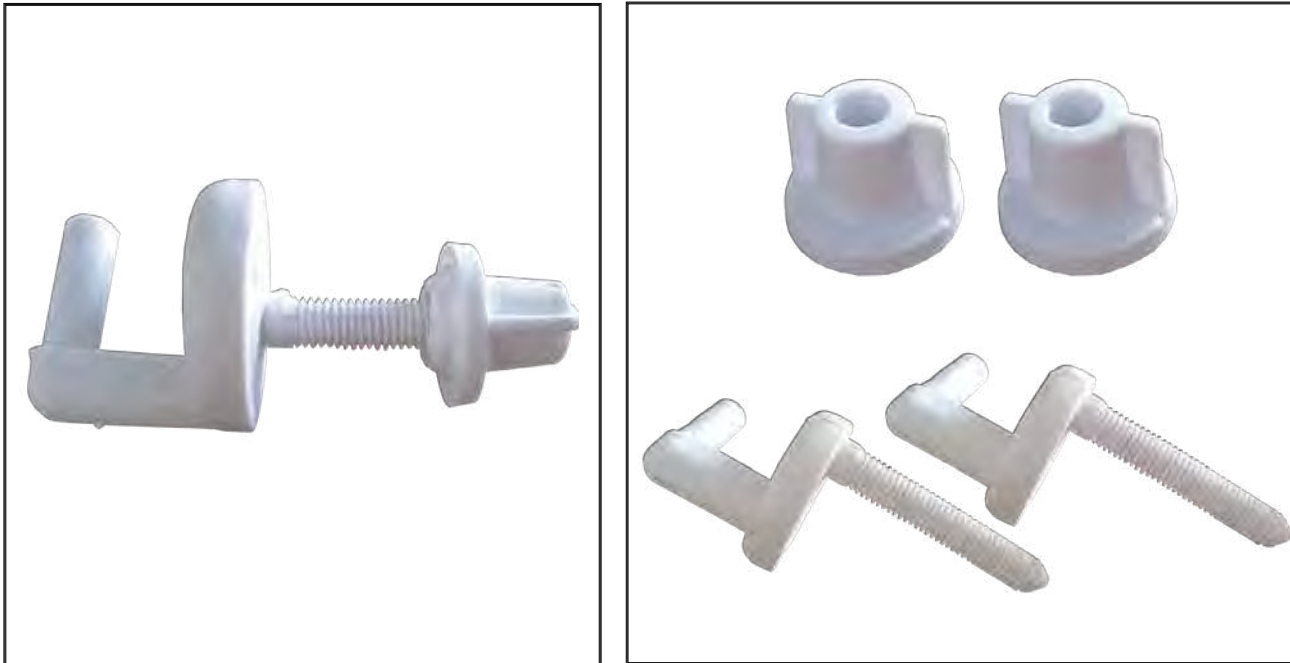

#### Overview:

Made from highly durable polypropylene, this seat is available with a standard close hinge.