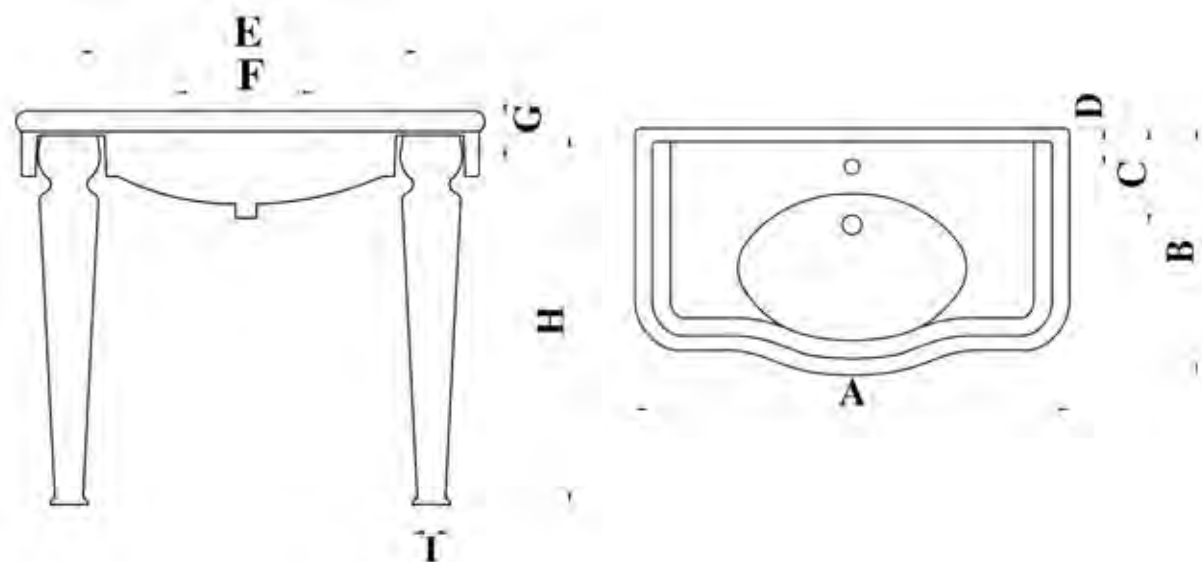

### مقاسات المنتج

Size	A	B	C	D	E	F	G	H	I
60cm	601	210	461	63	707	838	850	46	185

Shown : 100 cm Basin with legs. Available with one tap hole only with Milano mixer.