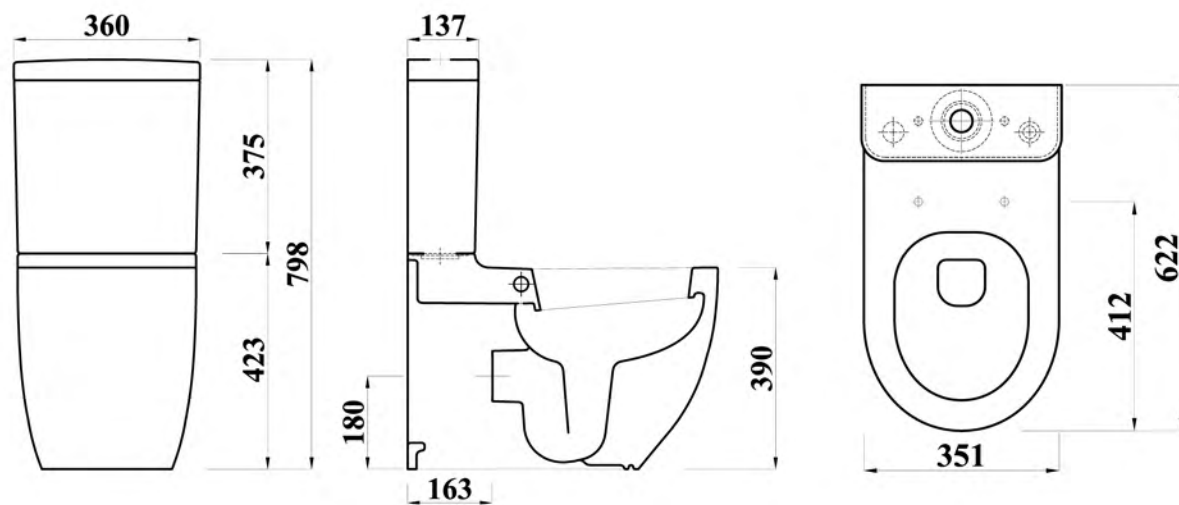

Matrix

Overview:

Contemporary, stylish and bold, the solid structure and striking appearance of the WC is designed to complement a wide range of modern bathroom designs featuring a dual flush push button.

Key Products Features:

- Modern style.
- Horizontal outlet.
- Space Saver.

Product	المنتج	مرحاض Pan	الخزان Cistern	سيديلي Seat Cover
Code الكود	WC P	FS1AS2101Y0000	FS1AS313110000	FC1001121C0000
Colour اللون				
Material الخامة		Vitreous China | الخزف الصيني		Urea | يوريا
DOP بيانات الأداء			WCC1	
Inlet مدخل المياه بالخزان		One bottom inlet	عدد ا فتحة تغذية	
Sprayer شطاف		With Spr. Hole	متوفر بفتحة شطاف	
Estimated Weight in Kg الوزن بالكيلو		26	11	2
Flushing mechanism صرف الماكينة		Dual flush push button	ماكينة صرف ضاغط مزدوج	
Flushing volume كمية مياه الصرف بالخزان			6L	
CAD download تحميل الرسم الهندسي		✓	✓	N/A | لا يوجد
Standard المعايير القياسية				EN997-CL1-6-VR11+CL2

Special Notes :

Pan fixes to floor using side fixing screws supplied with pan.
Cistern can be fixed to a wall.
For more seat options please reference pages 336-379

ملاحظات خاصة :

يتم تثبيت المراض على الارض باستخدام مسامير تثبيت جانبي المرفق مع المراض. يمكن تركيب الخزان على الحائط. لمزيد من خيارات السيديلي ، يرجى الرجوع إلى الصفحات ٣٣٦-٣٧٩

All dimensions are approximate and subject to normal ceramic variation.

جميع الأبعاد تقديرية و تخضع لتغير السيراميك العادي .