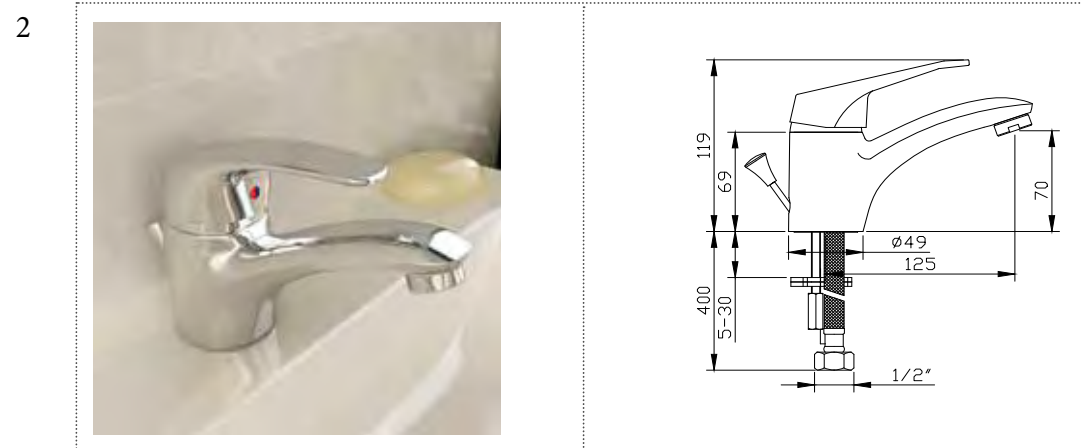

D-CP-L1500