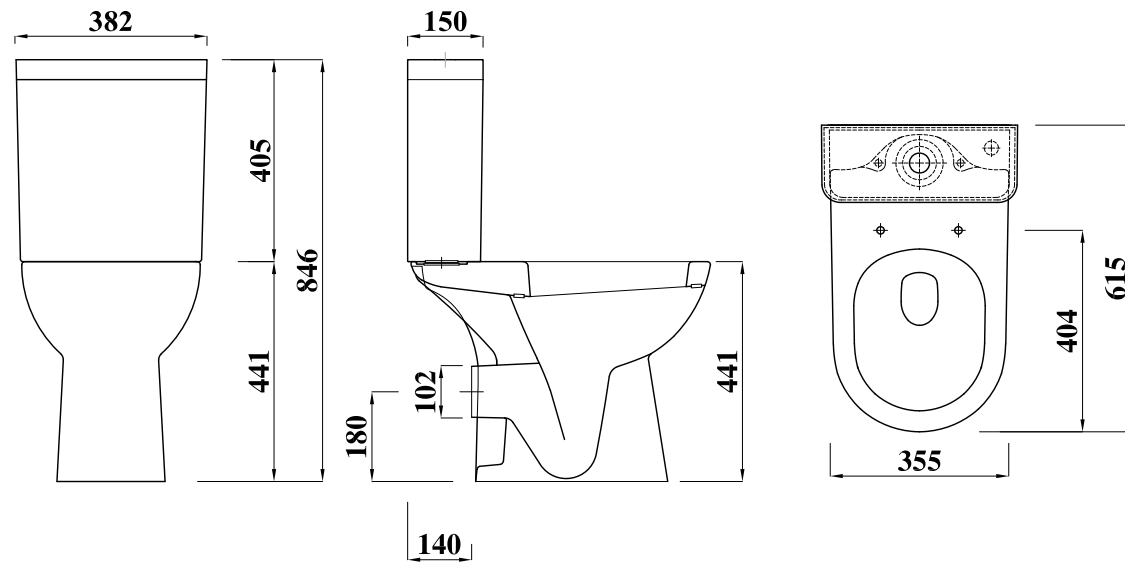

Concord

Overview:

This comfort height round WC is a modern designer toilet with an additional 50-60mm of height above a standard toilet, making it more comfortable to use.

Key Product Features:

- Modern style.
- Raised height.
- Horizontal outlet.
- Space Saver.

Product	المنتج	مرحاض Pan	الخزان Cistern	سبديلي Seat Cover
Code الكود	WC P	FS17F210110000	FS17F313110000	FC100112100000
Colour اللون				
Material الخامة		Vitreous China | الخزف الصيني الزجاجي		Urea | يوريا
DOP بيانات الأداء			WCC1	
Inlet مدخل المياه بالخزان		Two bottom inlet	فتحة تغذية	
Sprayer شطاف		With Spr. Hole	متوفر بفتحة شطاف	
Estimated Weight in Kg الوزن بالكيلو		20	13	3
Flushing mechanism صرف الماكينة		Dual flush push button	ماكينة صرف ضاغط مزدوج	
Flushing volume كمية مياه الصرف بالخزان			6L	
CAD download تحميل الرسم الهندسي		√	√	N/A | لا يوجد
Standard المعايير القياسية				EN997-CL1-6-VR11+CL2

Shown : Close Coupled WC Suite height 44 cm, available with douche.
Available in (P) trap.

Special Notes :

Pan fixes to floor using side fixing screws supplied with pan.
Cistern can be fixed to a wall.
For more seat options please reference pages 332-371

ملاحظات خاصة :

يتم تثبيت المراض على الارض باستخدام مسامير تثبيت جانبي المرفق مع المراض. يمكن تركيب الخزان على الحائط. لمزيد من خيارات السبديلي ، يرجى الرجوع إلى الصفحات ٣٣٢-٣٧١

All dimensions and weight are approximate and subject to normal ceramic variation.

جميع الأبعاد و الاوزان تقديرية و تخضع لتغير السيراميك العادي .