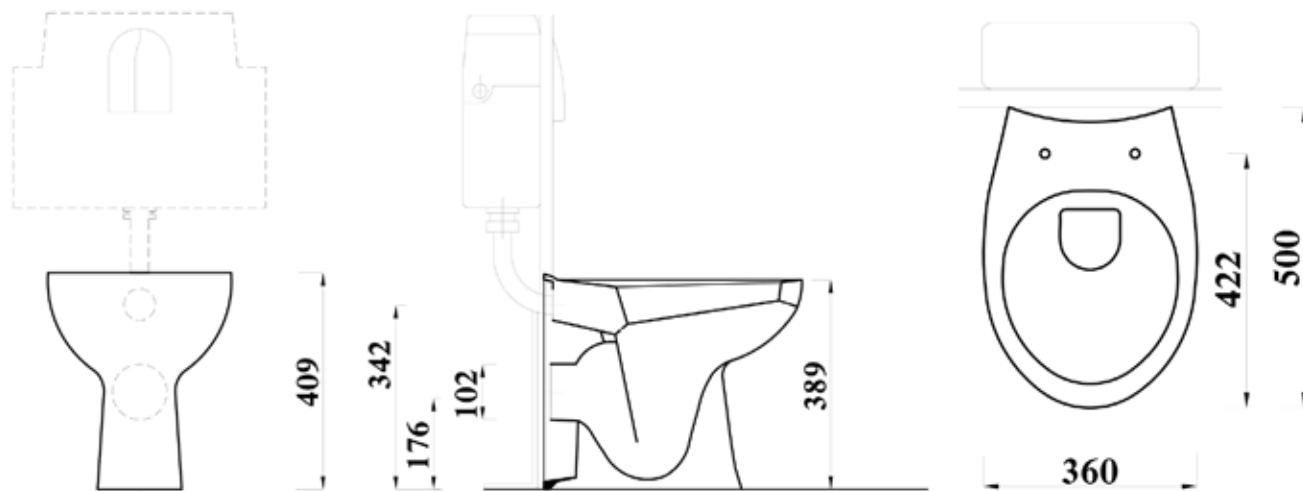

Laguna Less-abled BTW

Overview:

Laguna less-abled suite is designed especially for a comfortable bathroom experience.

Key Product Features:

- Concealed cistern.
- Raised height.
- Back to wall WC.

Product	المنتج	مرحاض Pan	سيديلي Seat Cover
Code	الكود	FS1312700B0000	FC1001126C0000
Colour	اللون		
Material	الخامة	Vitreous China | الخزف الصيني	Urea | يوريا
DOP	بيانات الأداء	WCBTW1	
Inlet	مدخل المياه بالخزان	Side inlet	فتحة تغذية جانبية
Sprayer	شطاف	Without Spr. Hole	بدون فتحة شطاف
Estimated Weight in Kg	الوزن بالكيلو	24	1
Flushing mechanism	صرف الماكينة	Concealed cistern	خزان دفن
Flushing volume	كمية مياه الصرف بالخزان	6L	
CAD download	تحميل الرسم الهندسي	√	N/A | لا يوجد
Standard	المعايير القياسية	EN997-CL1-4A+CL2	

Shown : WC back to wall, available in (P) trap without douche.

Special Notes :

Pan fixes to side using screws supplied with pan.
For more seat options please reference pages 332-371

ملاحظات خاصة :

يتم تثبيت المراض على الارض تثبيت جانبي بالمسامير المرفقة مع المراض. لمزيد من خيارات السيديلي ، يرجى الرجوع إلى الصفحات ٣٣٢-٣٧١

All dimensions and weight are approximate and subject to normal ceramic variation.

جميع الأبعاد و الاوزان تقديرية و تخضع لتغير السيراميك العادي .