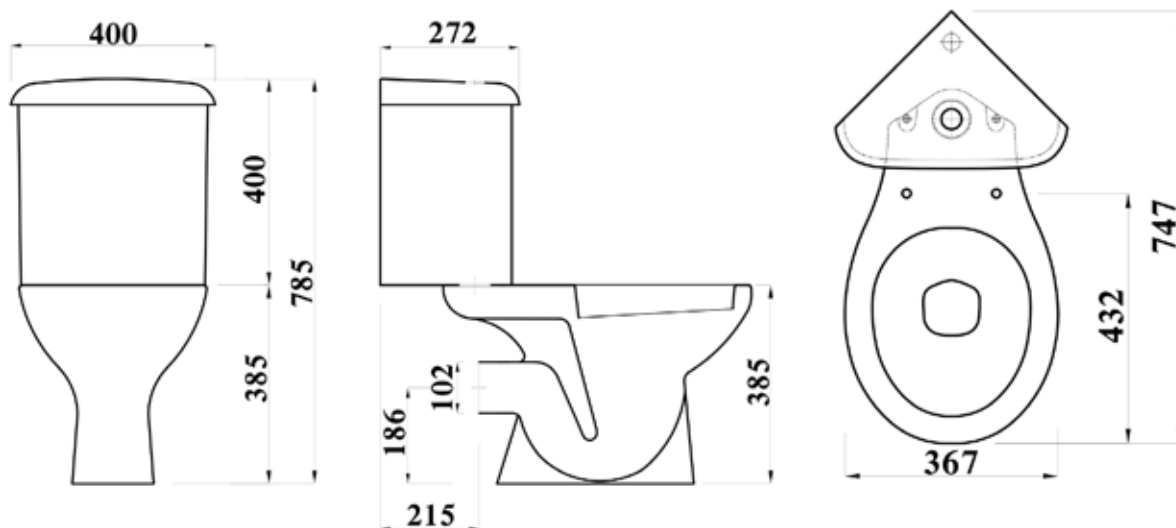

Clifton Corner

Overview:

The Clifton Corner WC is a practical solution for small or unusually shaped bathrooms.

Key Product Features:

- Compact design.
- Horizontal outlet.
- Space Saver.

Product	المنتج	مرحاض Pan	الخزان Cistern	سيديلي Seat Cover
Code الكود	WC P	FS1112G0000000	FS14C373910000	FC14C100000000
Colour اللون				
Material الخامة		Vitreous China | الخزف الصيني الزجاجي	بولي بروبيلين | Polypropylene	
DOP بيانات الأداء		WCC1		
Inlet مدخل المياه بالخزان		One bottom inlet | فتحة تغذية		
Sprayer شطاف		With Spr. Hole | متوفر بفتحة شطاف		
Estimated Weight in Kg الوزن بالكيلو		14	13	2
Flushing mechanism صرف الماكينة		Dual flush push button | ماكينة صرف بضغطة مزدوج		
Flushing volume كمية مياه الصرف بالخزان		6L		
CAD download تحميل الرسم الهندسي		√	√	N/A | لا يوجد
Standard المعايير القياسية		EN997-CL1-6-VR11+CL2		

Shown : Close Coupled WC Suite, available with douche and available in (P) trap.

Special Notes :

Pan fixes to floor - screws floor supplied.
Cistern can be fixed to Corner.
For more seat options please reference pages 332-371

ملاحظات خاصة :

يتم تثبيت المراض على الارض - المسامير مرفقة.
يمكن تركيب الخزان على الحائط بالزاوية.
لمزيد من خيارات السديلي، يرجى الرجوع إلى الصفحات ٣٣٢-٣٧١

All dimensions and weight are approximate and subject to normal ceramic variation.

جميع الأبعاد و الأوزان تقديرية و تخضع لتغير السيراميك العادي .