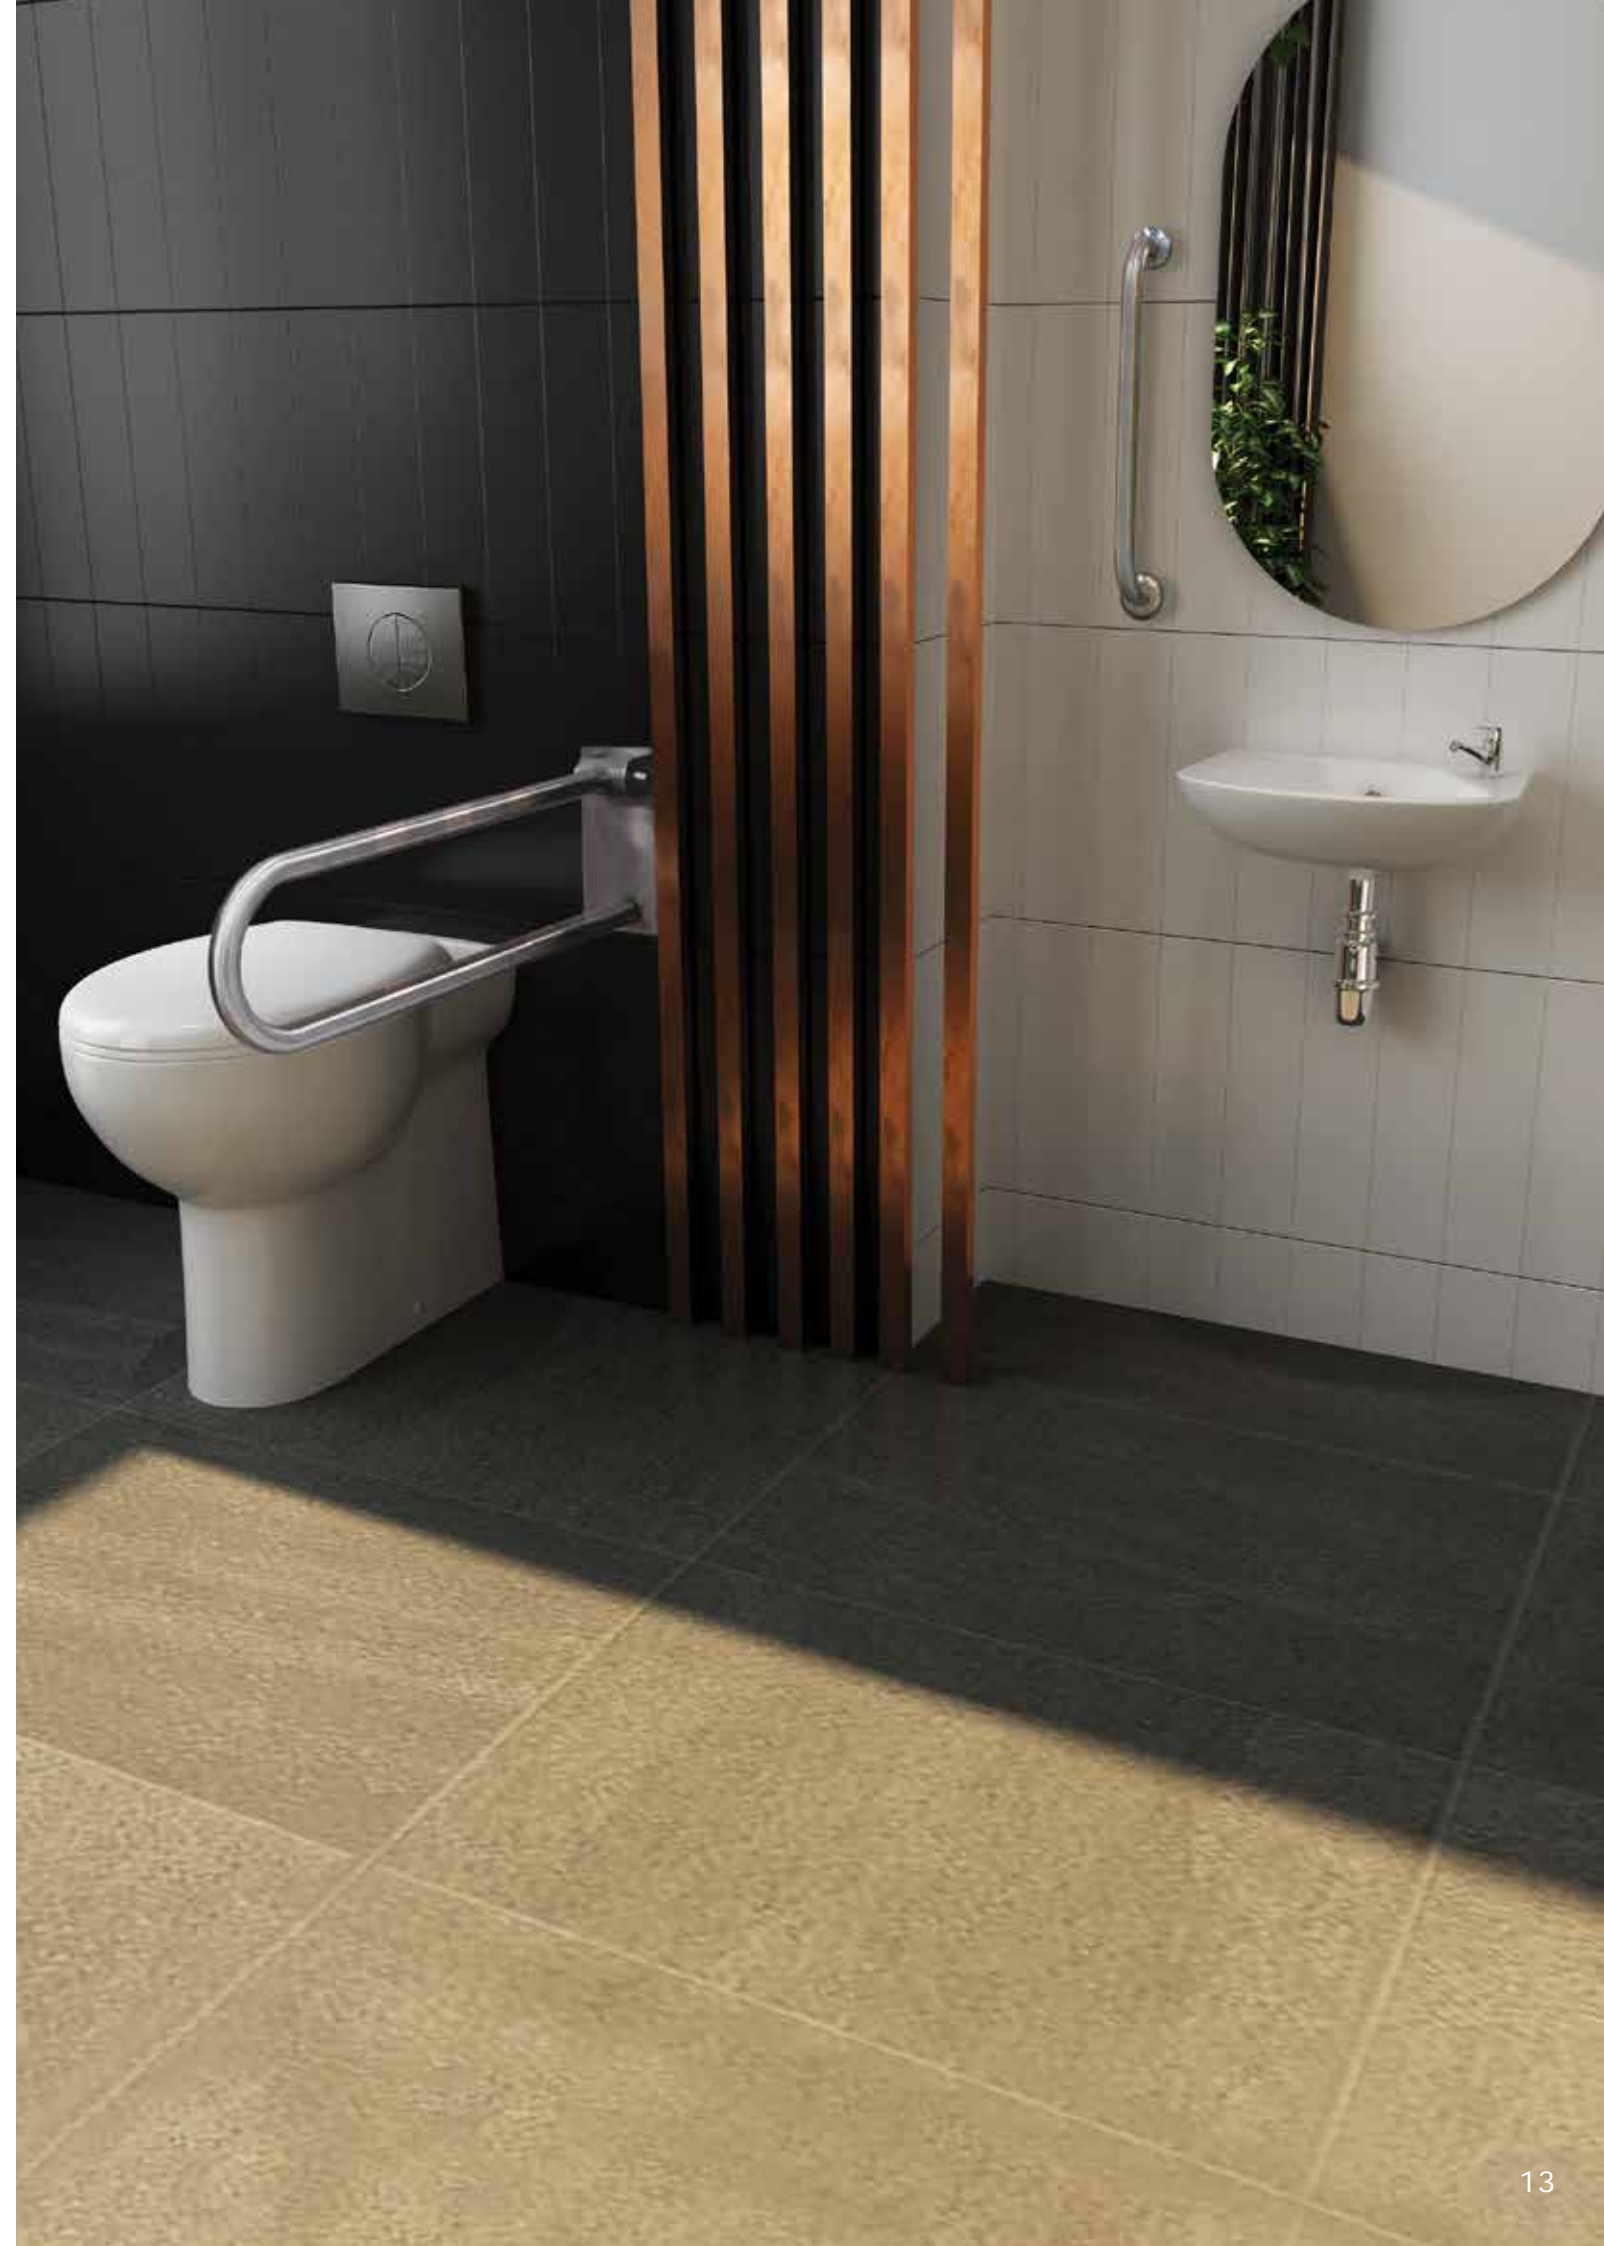

For the more commercially minded our extensive range features every possible WC option all fully approved.