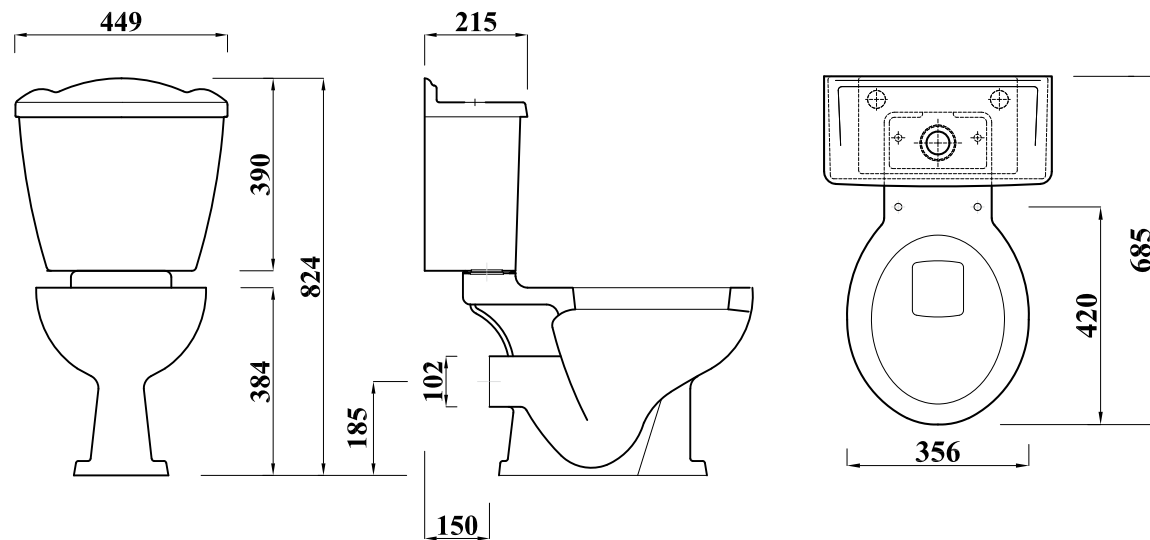

Victoria

Overview:

A classically designed traditional Victorian style WC that would fit perfectly into a classical or a neo-traditional styled bathroom.

Key Product Features:

- Elegant Classic style.
- Horizontal outlet.
- Different colours.

Product	المنتج	Pan مرحاض	Cistern الخزان	Seat Cover سيدبلي
Code الكود	WC P	FS12A212100000	FS120313100000	FC14C100000000
Colour اللون				
Material الخامة		Vitreous China | الخزف الصيني الزجاجي		polypropylene | بولي بروبيلين
DOP بيانات الأداء			WCC1	
Inlet مدخل المياه بالخزان		Two bottom inlet	فتحة تغذية	
Sprayer شطاف		With Spr. Hole	متوفر بفتحة شطاف	
Estimated Weight in Kg الوزن بالكيلو		16	15	2
Flushing mechanism صرف الماكينة		Single flush push button	ماكينة صرف بضغط فردي	
Flushing volume كمية مياه الصرف بالخزان			6L	
CAD download تحميل الرسم الهندسي		✓	✓	N/A | لا يوجد
Standard المعايير القياسية				EN997-CL1-6-VR11+CL2

Shown : Close Coupled WC Suite, available with (P) trap, with and without douche.

Special Notes :

Pan fixes to floor - screws not supplied.
Cistern can be fixed to a wall.

For more seat options please reference pages 332-371

ملاحظات خاصة :

يتم تثبيت المراض على الارض - المسامير غير مرفقة.

يمكن تركيب الخزان على الحائط.

لمزيد من خيارات السيدبلي، يرجى الرجوع إلى الصفحات ٣٣٢-٣٧١

All dimensions and weight are approximate and subject to normal ceramic variation.

جميع الأبعاد و الأوزان تقديرية و تخضع لتغير السيراميك العادي.