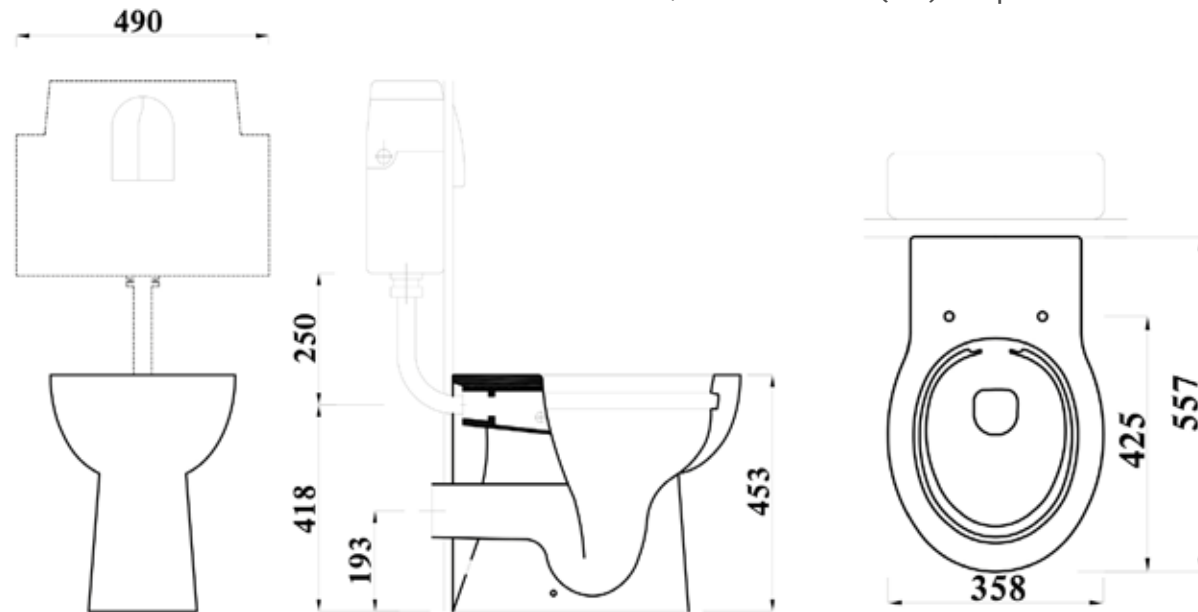

Cruise Less-abled

Overview:

The Cruise Pan is designed for those who are less mobile to retain their independence and to enjoy maximum safety in a home setting.

Key Product Features:

- Dual flush concealed cistern.
- Back to wall WC.
- Raised height.

Product	المنتج	مرحاض Pan	سيديلي Seat Cover
Code	الكود	FS1312LA000000	FC100112130000
Colour	اللون		
Material	الخامة	Vitreous China | الخزف الصيني	Urea | يوريا
DOP	بيانات الأداء	WCBTW2	
Inlet	مدخل المياه بالخزان	Side inlet	فتحة تغذية جانبية
Sprayer	شطاف	Without Spr. Hole	بدون فتحة شطاف
Estimated Weight in Kg الوزن بالكيلو		26	3
Flushing mechanism صرف الماكينة		Concealed cistern	خزان دفن
Flushing volume كمية مياه الصرف بالخزان		6L	
CAD download تحميل الرسم الهندسي		✓	N/A | لا يوجد
Standard المعايير القياسية		EN997-CL1-4A+CL2	

Shown : WC back to wall, available in (P) trap without douche.

Special Notes :

Pan fixes to floor using side screws supplied with pan.
For more seat options please reference pages 332-371

ملاحظات خاصة :

يتم تثبيت المراض على الارض تثبيت جانبي بالمسامير المرفقة مع المراض.
لمزيد من خيارات السيديلي ، يرجى الرجوع إلى الصفحات ٣٣٢-٣٧١

All dimensions and weight are approximate and subject to normal ceramic variation.

جميع الأبعاد و الاوزان تقديرية و تخضع لتغير السيراميك العادي .