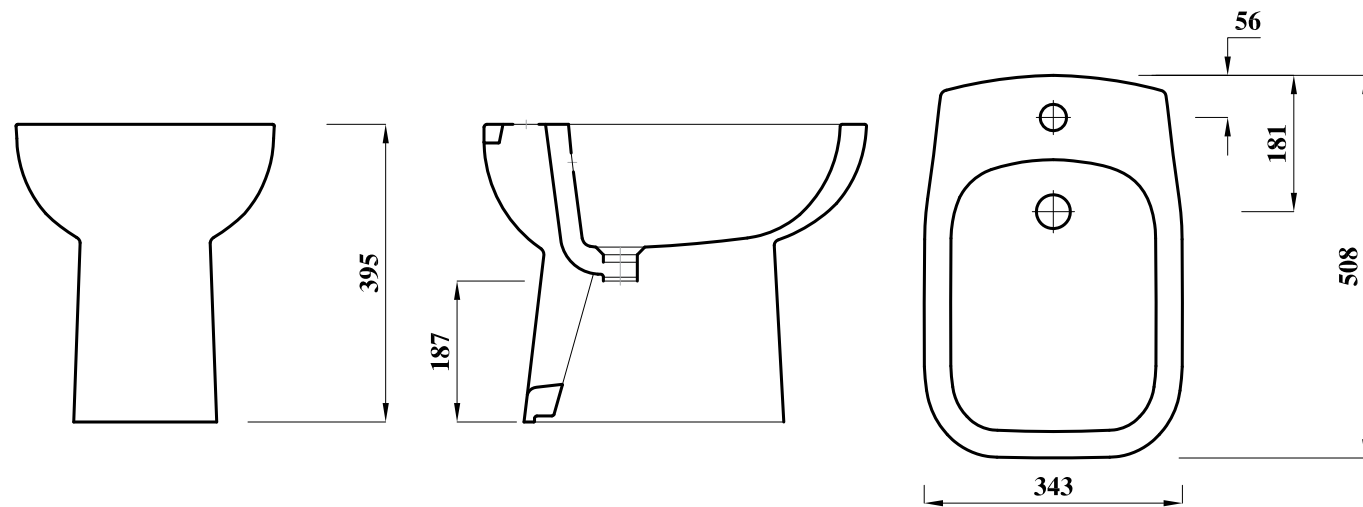

All dimensions and weight are approximate and subject to normal ceramic variation.

جميع الأبعاد و الأوزان تقديرية و تخضع لتغير السيراميك العادي.