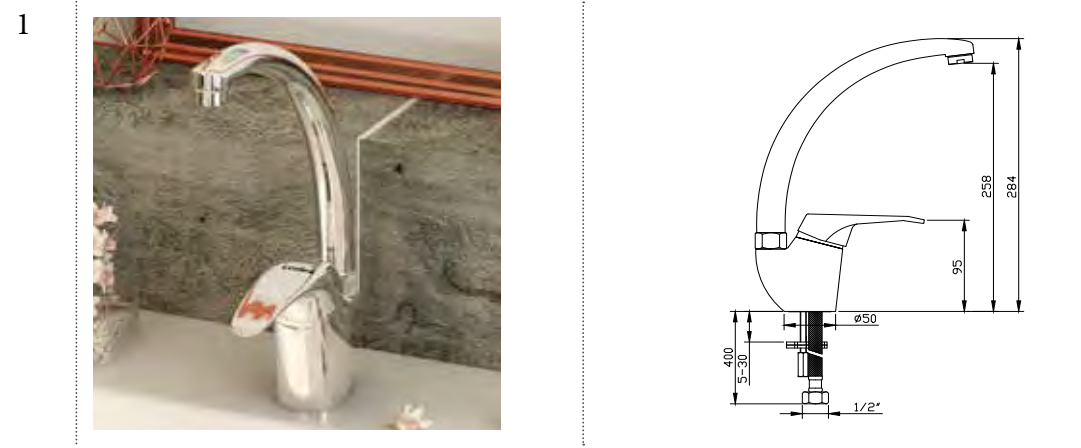

D-CP-L1502