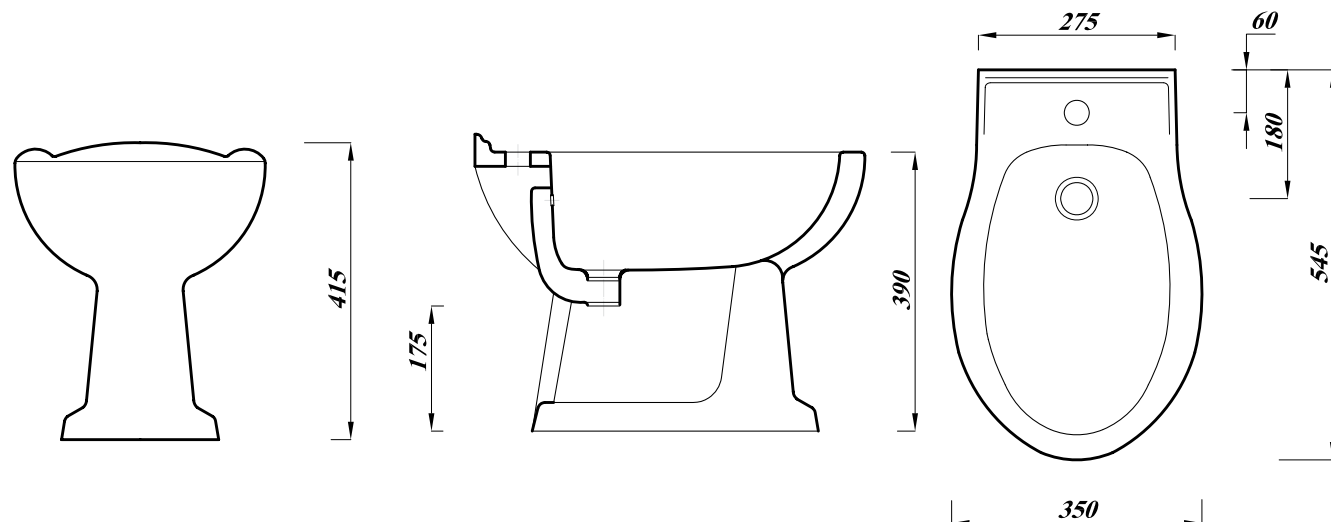

All dimensions and weight are approximate and subject to normal ceramic variation.

جميع الأبعاد و الاوزان تقديرية و تخضع لتغير السيراميك العادي.