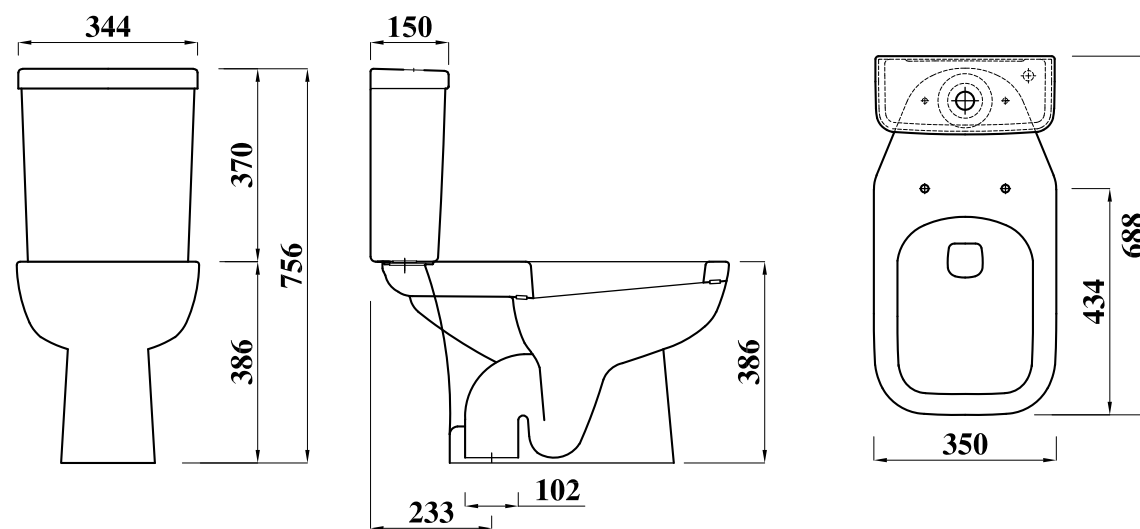

Cesar

Overview:

With clean lines this "soft square" ultra modern WC provides the latest in design. It will match a wide range of square or round basins giving you total flexibility. This WC is designed to work on either 6/4 ltrs or 4/2.6 ltrs to aid in water saving.

Key Product Features:

- European style.
- Horizontal / vertical outlet.
- Water saving option.

Product	المنتج	مرحاض Pan	الخزان Cistern	سيدبلي Seat Cover
Code الكود	WC P WC S	FS1AL2B0110000 FS1CE220000000	FS1AL313910000	FC100112140000
Colour اللون				
Material الخامة		Vitreous China | الخزف الصيني الزجاجي	Urea | يوريا	
DOP بيانات الأداء		WCC1 / WCC2		
Inlet مدخل المياه بالخزان		One bottom inlet	بفتحة تغذية	
Sprayer شطاف	WC P WC S	With Spr. Hole Without Spr. Hole	متوفر بفتحة شطاف بدون فتحة شطاف	
Estimated Weight in Kg الوزن بالكيلو	WC P WC S	18 21	10	3
Flushing mechanism صرف الماكينة		Dual flush push button | ماكينة صرف ضاغط مزدوج		
Flushing volume كمية مياه الصرف بالخزان		6L / 4L		
CAD download تحميل الرسم الهندسي		✓	✓	N/A | لا يوجد
Standard المعايير القياسية		EN997-CL1-6/4L-VR11+CL2		

Special Notes :

Pan fixes to floor using side fixing screws supplied with pan.
Cistern can be fixed to a wall.
For more seat options please reference pages 332-371

ملاحظات خاصة :

يتم تثبيت المراض على الارض باستخدام مسامير تثبيت جانبي المرفق مع المراض. يمكن تركيب الخزان على الحائط. لمزيد من خيارات السيدبلي، يرجى الرجوع إلى الصفحات ٣٣٢-٣٧١

All dimensions and weight are approximate and subject to normal ceramic variation.

جميع الأبعاد و الازان تقديرية و تخضع لتغير السيراميك العادي.