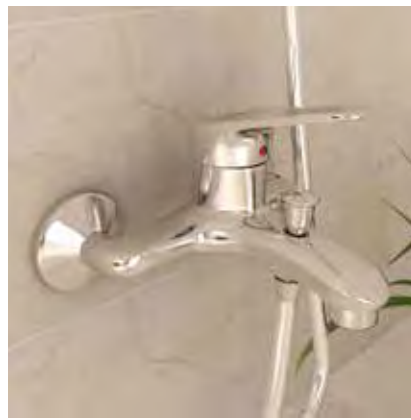

2

D-CP-L1506