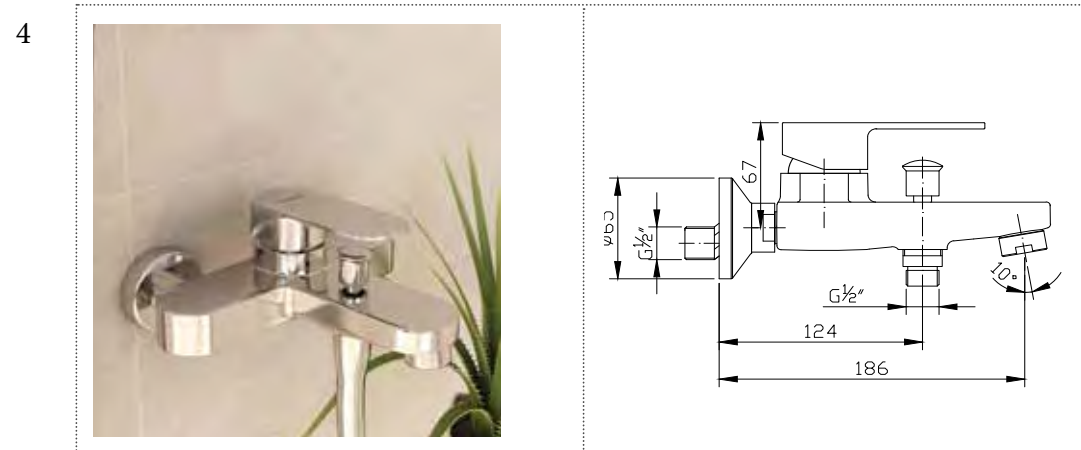

D-CP-L1801

Milano

Overview:

This elegant collection of brassware is available in four variants, to suit either a basin or bath. Its flat rounded lever gives the tap a distinctive design that will pair perfectly with any of our round or square basins.

Key Products Features:

- 10 year guarantee.

	Code	Type النوع	Pressure ضغط	CAD download تحميل الرسم الهندسي
1	D-CP-L1802	Bath Tap	0.5 - 5 bar	✓
2	D-CP-L1800	Bath Tap	0.5 - 5 bar	✓
3	D-CP-L1803	Kitchen Tap	0.5 - 5 bar	✓
4	D-CP-L1801	Shower Tap	0.5 - 5 bar	✓

Flow rates:

Below are flow rates in litres per minute, measured in laboratory test conditions:

	Code	1 bar	2 bar	3 bar
1	D-CP-L1802	9.5 L/M	13.7 L/M	17.1 L/M
2	D-CP-L1800	11.6 L/M	16.7 L/M	21 L/M
3	D-CP-L1803	11.9 L/M	17.3 L/M	21.5 L/M
4	D-CP-L1801	10.1 L/M	15.2 L/M	18.2 L/M

All dimensions and weight are approximate and subject to normal ceramic variation.

جميع الأبعاد و الأوزان تقديرية و تخضع لتغير السيراميك العادي .