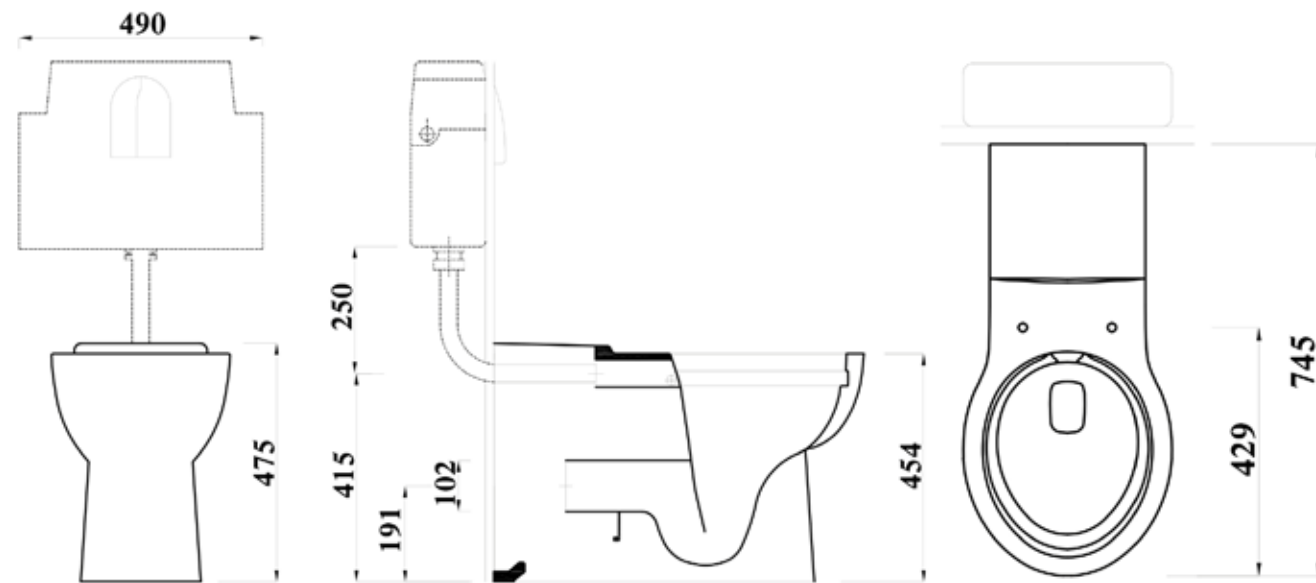

Cerra Less-abled

Overview:

Cerra BTW WC is designed with strong focus on providing safe bathroom use for less-abled.

Key Product Features:

- Dual flush concealed cistern.
- Back to wall WC.
- Raised height.

Product	المنتج	مرحاض Pan	سيديلي Seat Cover
Code	الكود	FS13127A000000	FC100112130000
Colour	اللون		
Material	الخامة	Vitreous China | الخزف الصيني	Urea | يوريا
DOP	بيانات الأداء	WCBTW2	
Inlet	مدخل المياه بالخزان	Side inlet	فتحة تغذية جانبية
Sprayer	شطاف	Without Spr. Hole	بدون فتحة شطاف
Estimated Weight in Kg الوزن بالكيلو		35	3
Flushing mechanism صرف الماكينة		Concealed cistern	خزان دفن
Flushing volume كمية مياه الصرف بالخزان		4L	
CAD download تحميل الرسم الهندسي		√	N/A | لا يوجد
Standard المعايير القياسية		EN997-CL1-4A+CL2	

Shown : WC back to wall, available in (P) trap without douche.

Lecico

ملاحظات خاصة :

Special Notes :

Pan fixes to floor using side screws supplied with pan.

For more seat options please reference pages 332-371

يتم تثبيت المرحاض على الارض تثبيت جانبي بالمسامير المرفقة.

لمزيد من خيارات السيديلي ، يرجى الرجوع إلى الصفحات ٣٣٢-٣٧١

All dimensions and weight are approximate and subject to normal ceramic variation.

جميع الأبعاد و الاوزان تقديرية و تخضع لتغير السيراميك العادي .