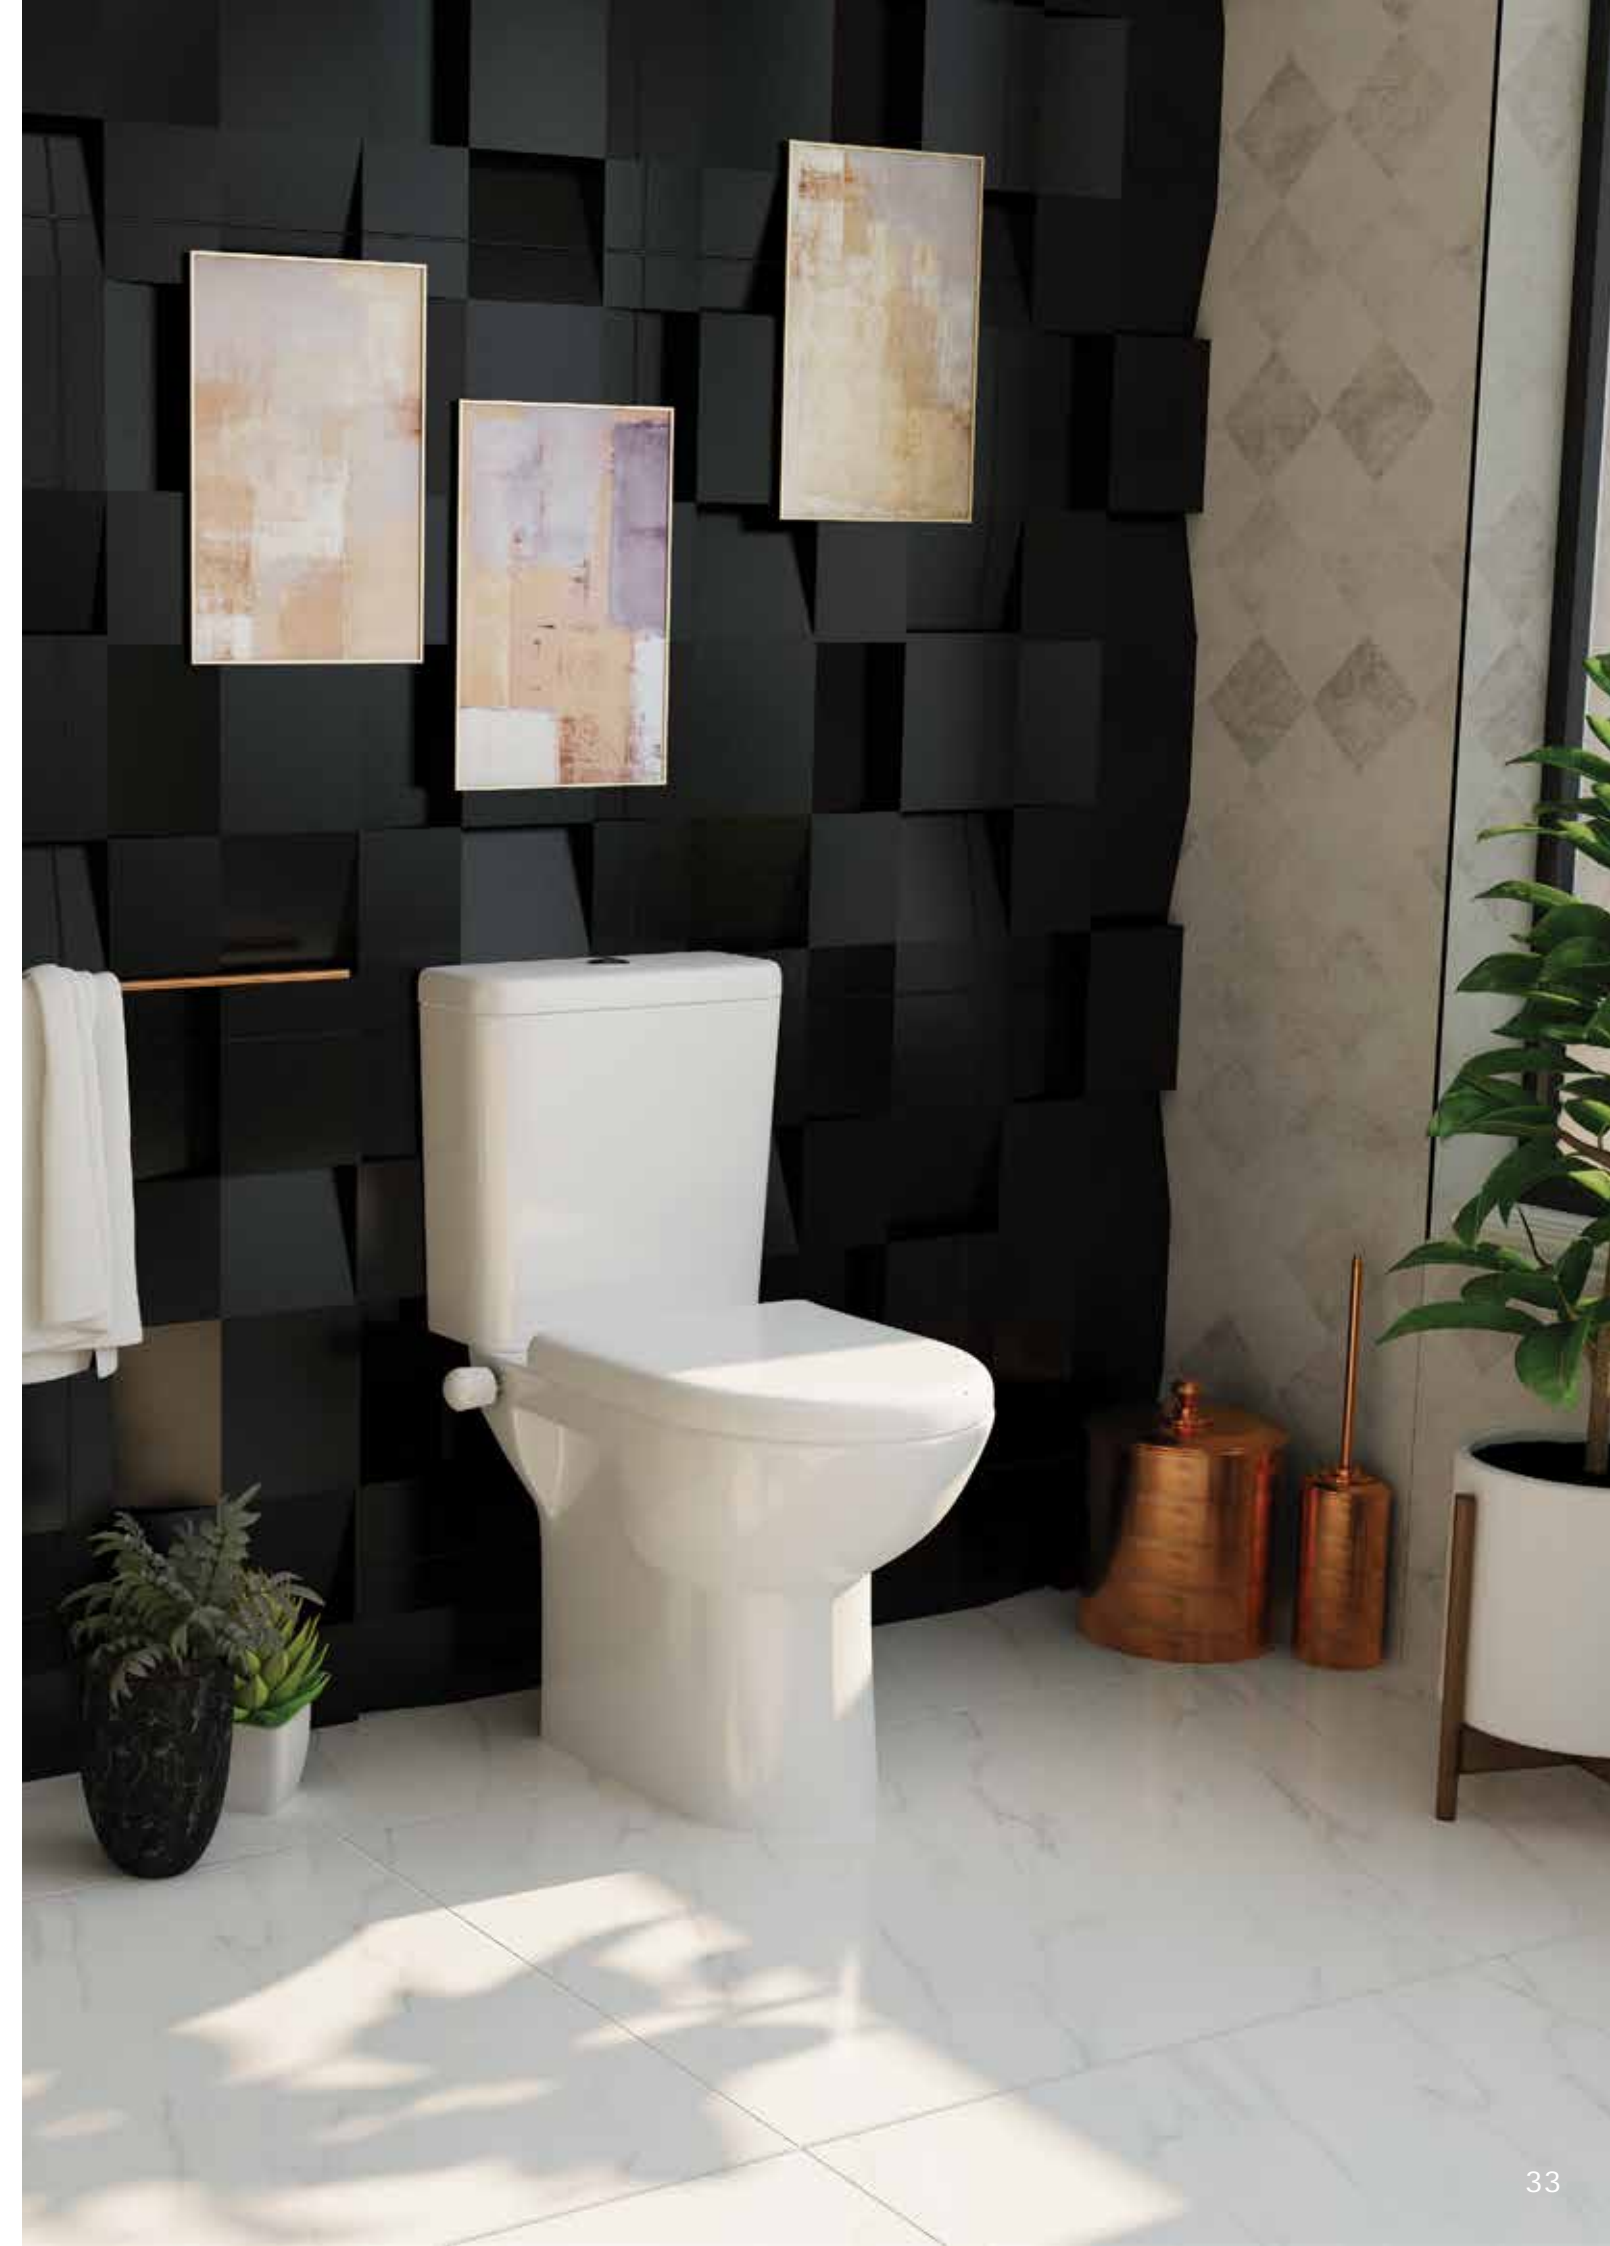

Care homes & assisted living

A growing ageing population has increased dramatically the need for care homes ranging from independent living with wardens available when required to full time carers and extensive facilities for complex bathroom needs.

Once again Lecico has multiple ranges of product to cover all requirements from the simple clean lines and practicality of comfort height WC's, raised or specifically designed flush actuation for those with limited abilities.