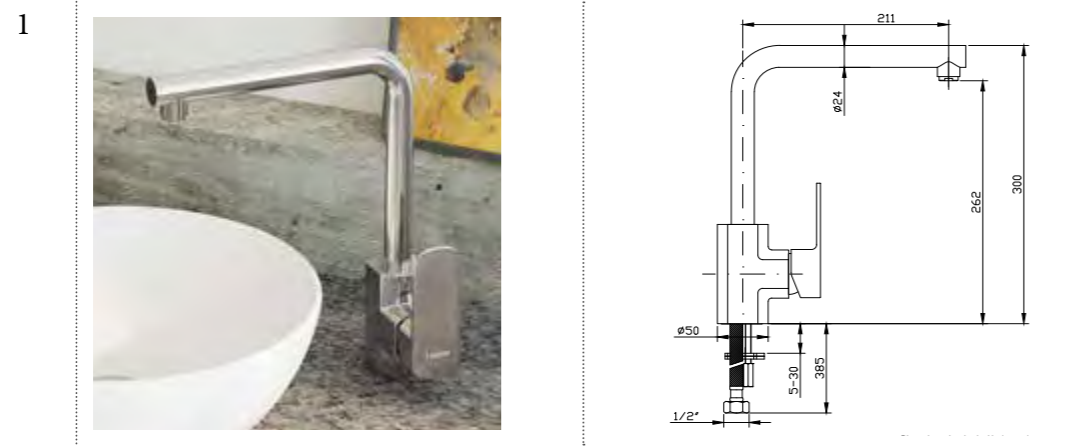

D-CP-L1802