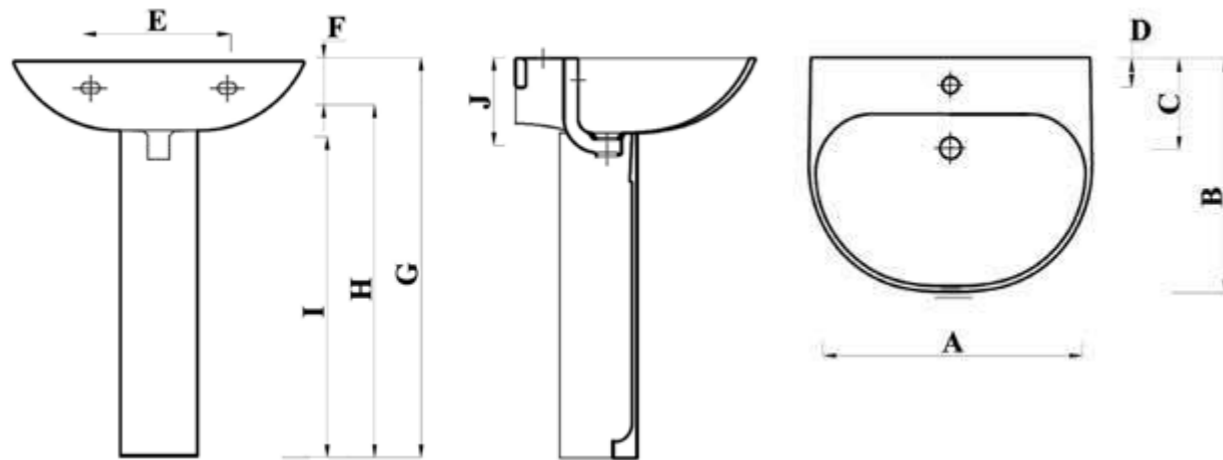

Product dimensions

Size	A	B	C	D	E	F	G	H	I	J
60cm	602	497	192	58	283	56	840	784	707	203

مقاسات المنتج

All dimensions and weight are approximate and subject to normal ceramic variation.

جميع الأبعاد والاوزان تقديرية و تخضع لتغير السيراميك العادي .