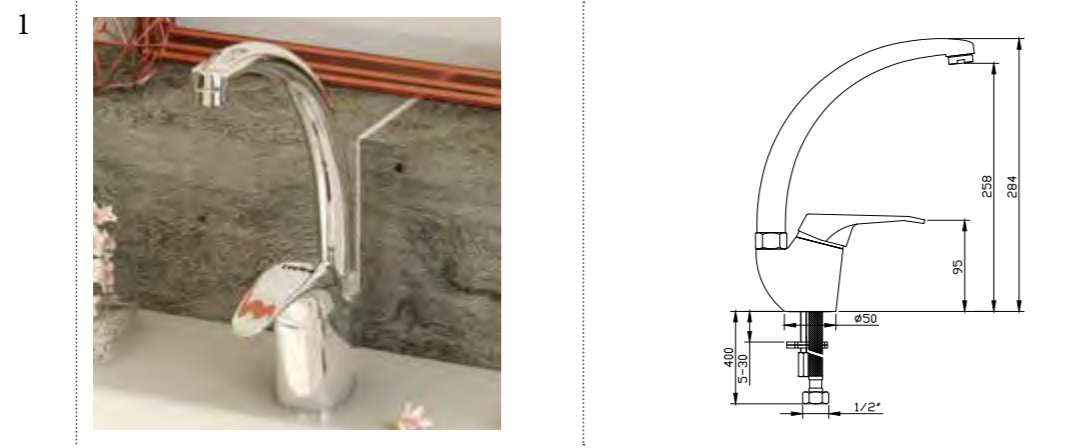

D-CP-L1502