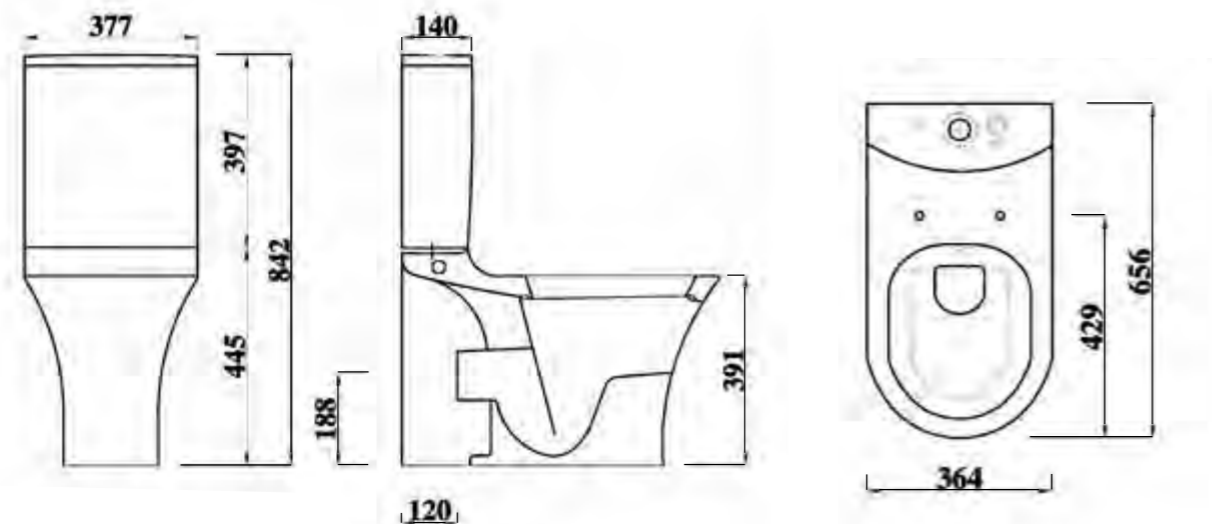

Kharine

Overview:

Close coupled suite with a timeless elegant design for your bathroom. This WC is designed to work on either 6/4 ltrs or 4/2.6 ltrs to aid in water saving.

Key Product Features:

- Elegant style.
- Horizontal outlet.
- Water saving option.

Product	المنتج	مرحاض Pan	الخزان Cistern	سبديلي Seat Cover
Code الكود	WC P	FS12E2101Y0000	FS12E323F10000	FC100112100000
Colour اللون				
Material الخامة		Vitreous China | الخزف الصيني		Urea | يوريا
DOP بيانات الأداء		WCC1 / WCC2		
Inlet مدخل المياه بالخزان		One bottom inlet	فتحة تغذية	
Sprayer شطاف		With Spr. Hole	متوفر بفتحة شطاف	
Estimated Weight in Kg الوزن بالكيلو		30	11	3
Flushing mechanism صرف الماكينة		Dual flush push button | ماكينة صرف ضاغط مزدوج		
Flushing volume كمية مياه الصرف بالخزان		6L / 4L		
CAD download تحميل الرسم الهندسي		✓	✓	N/A | لا يوجد
Standard المعايير القياسية		EN997-CL1-6/4L-VR11+CL2		

Special Notes :

Pan fixes to floor using side fixing screws supplied with pan.
Cistern can be fixed to a wall.
For more seat options please reference pages 336-379

ملاحظات خاصة :

يتم تثبيت المراض على الارض باستخدام مسامير تثبيت جانبي المرفق مع المراض. يمكن تركيب الخزان على الحائط. لمزيد من خيارات السبديلي، يرجى الرجوع إلى الصفحات ٣٣٦-٣٧٩

All dimensions and weight are approximate and subject to normal ceramic variation.

جميع الأبعاد و الاوزان تقديرية و تخضع لتغير السيراميك العادي.