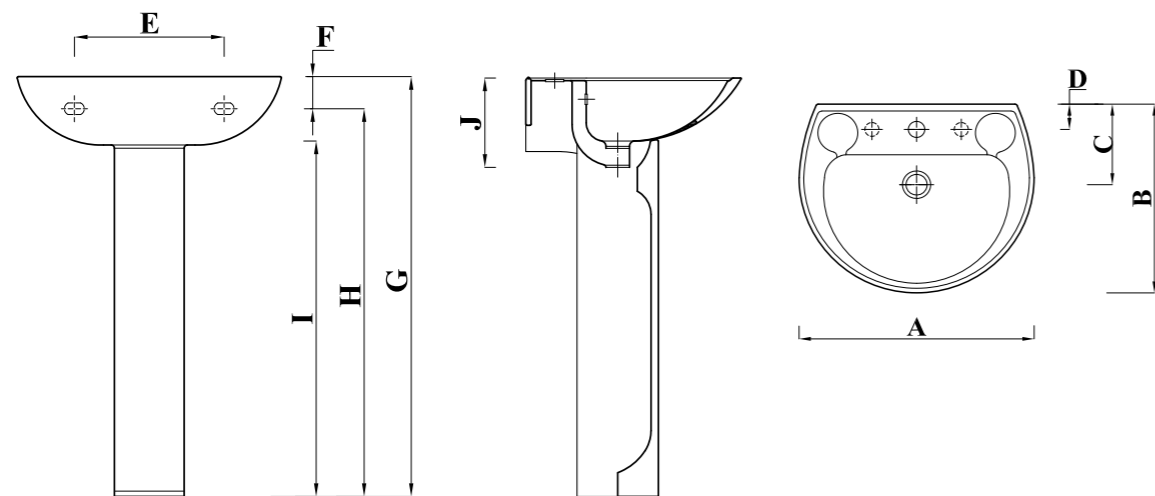

Shown : 45 cm Basin & semi Pedestal. Available in 50 cm and 55 cm with Napoli mixer .