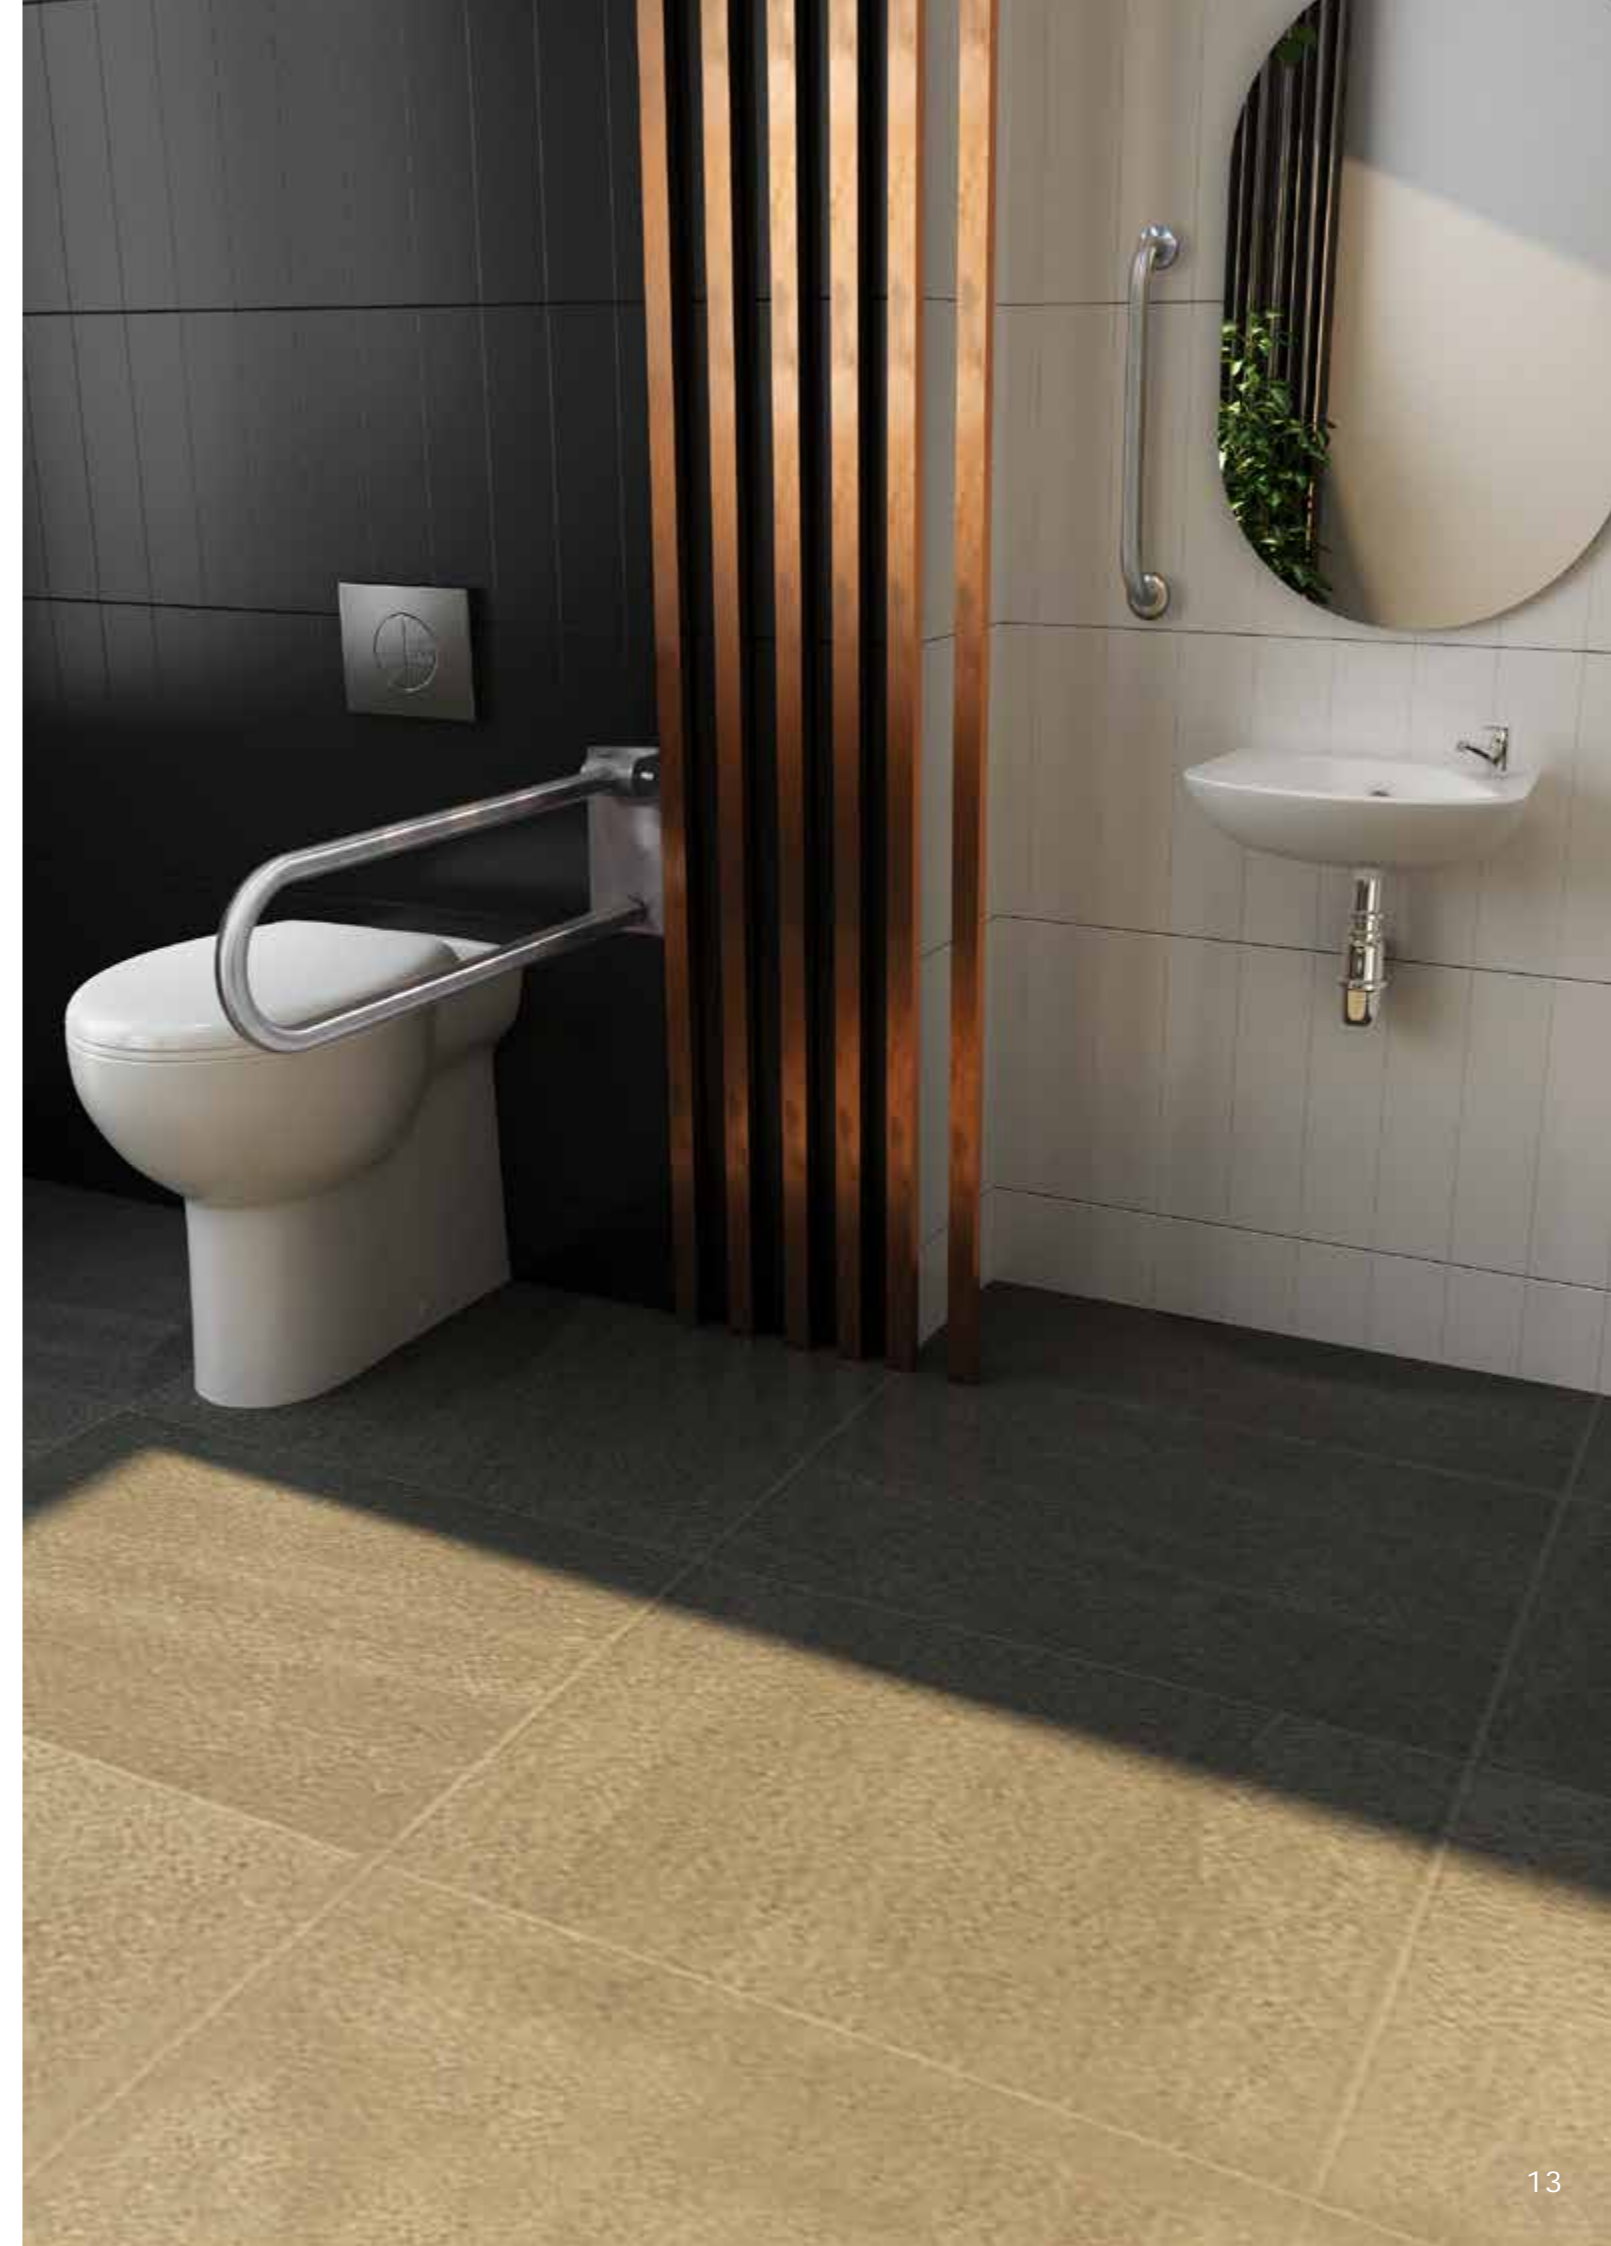

For the more commercially minded our extensive range features every possible WC option all fully approved.