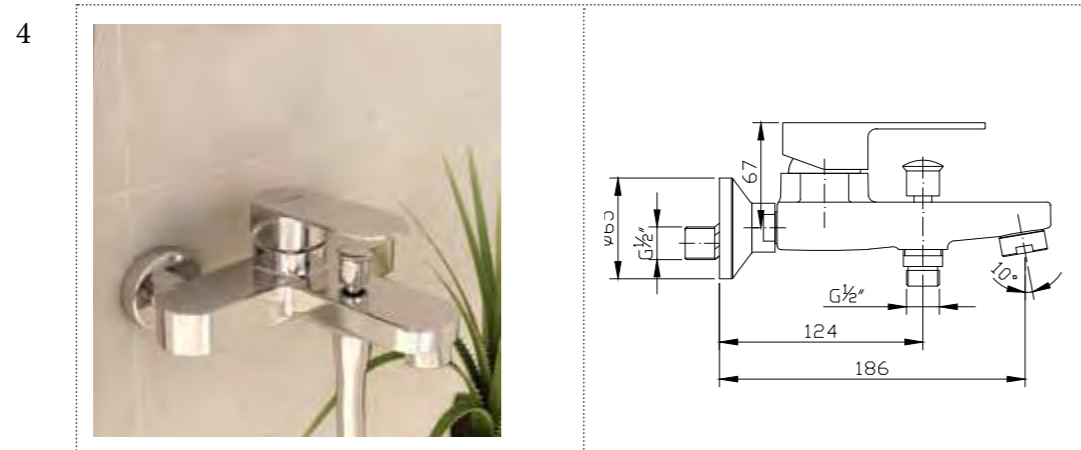

D-CP-L1801

Milano

Overview:

This elegant collection of brassware is available in four variants, to suit either a basin or bath. Its flat rounded lever gives the tap a distinctive design that will pair perfectly with any of our round or square basins.

Key Products Features:

- 10 year guarantee.

	Code	Type النوع	Pressure ضغط	CAD download تحميل الرسم الهندسي
1	D-CP-L1802	Bath Tap	0.5 - 5 bar	✓
2	D-CP-L1800	Bath Tap	0.5 - 5 bar	✓
3	D-CP-L1803	Kitchen Tap	0.5 - 5 bar	✓
4	D-CP-L1801	Shower Tap	0.5 - 5 bar	✓

Flow rates:

Below are flow rates in litres per minute, measured in laboratory test conditions:

	Code	1 bar	2 bar	3 bar
1	D-CP-L1802	9.5 L/M	13.7 L/M	17.1 L/M
2	D-CP-L1800	11.6 L/M	16.7 L/M	21 L/M
3	D-CP-L1803	11.9 L/M	17.3 L/M	21.5 L/M
4	D-CP-L1801	10.1 L/M	15.2 L/M	18.2 L/M

All dimensions and weight are approximate and subject to normal ceramic variation.

جميع الأبعاد و الأوزان تقديرية و تخضع لتغير السيراميك العادي .