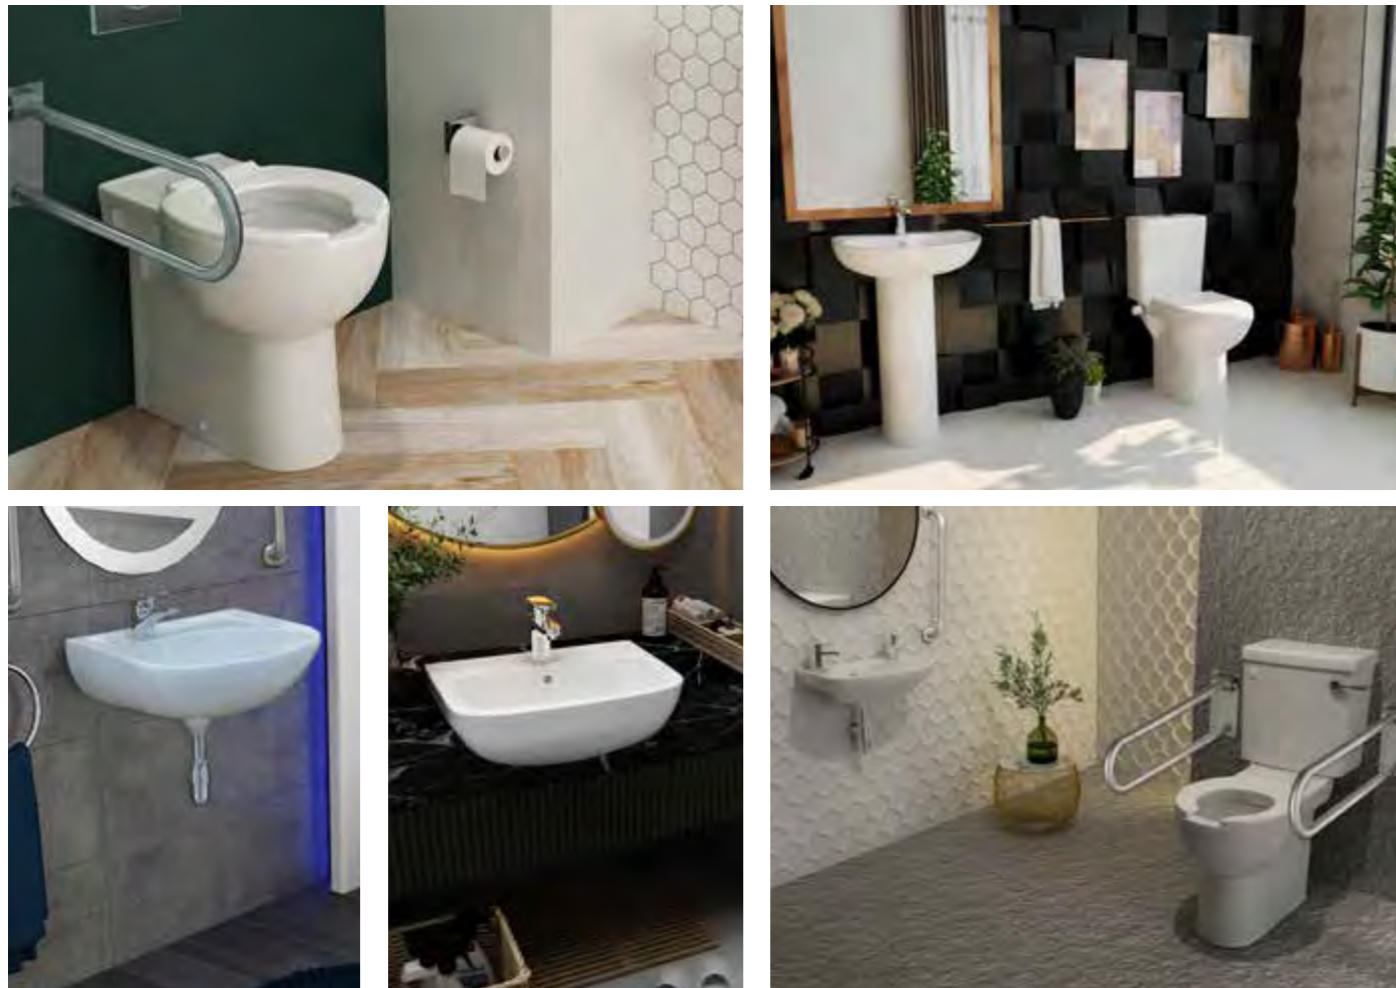

Lecico has a full range of hospital and healthcare products ranging from **comfort height toilets through to flexible living options for all users and ease of installation and maintenance for installers**. For public areas, we have highly durable and **performance efficient sanitary ware for installations with high usage levels**.

# Hospitals and healthcare

---

The rigorous requirements of hospital installations require some very specific products in certain locations and the Lecico range is designed to take these into account. Within the surgical arena, our medical basins meet the specification exactly.

For more general bathroom areas there are a wide range of appropriate products to choose from with less abled WC's, and ambulant WC's.

Many of the WC's and basins feature smooth lines, with easy clean designs removing areas that could allow the growth of bacteria. Rimless WC's provide improved bacterial control.