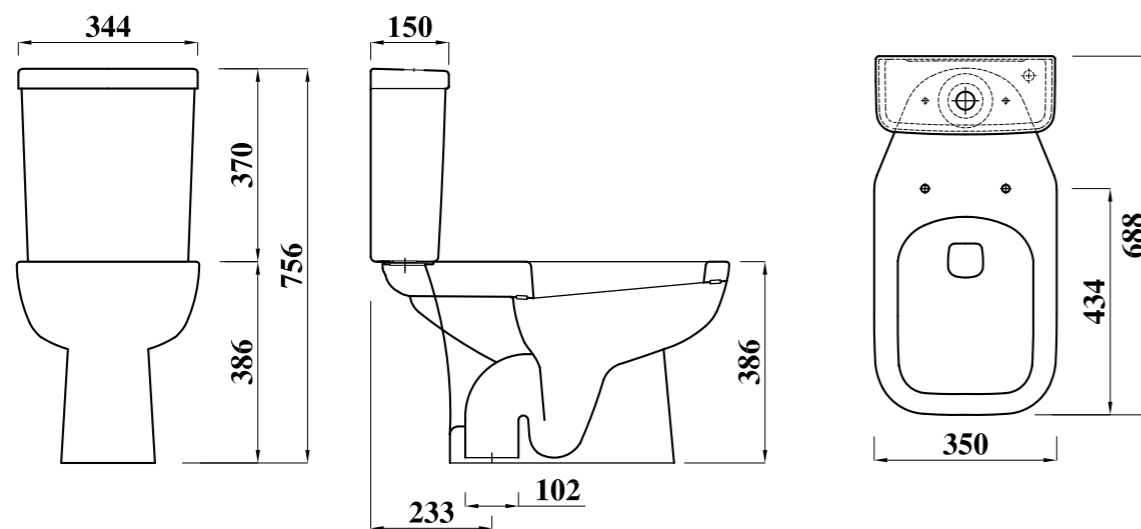

Cesar

Overview:

With clean lines this "soft square" ultra modern WC provides the latest in design. It will match a wide range of square or round basins giving you total flexibility. This WC is designed to work on either 6/4 ltrs or 4/2.6 ltrs to aid in water saving.

Key Product Features:

- European style.
- Horizontal / vertical outlet.
- Water saving option.

Product	المنتج	مرحاض Pan	الخزان Cistern	سيدبلي Seat Cover
Code الكود	WC P WC S	FS1AL2B0110000 FS1CE220000000	FS1AL313910000	FC100112140000
Colour اللون				
Material الخامة		Vitreous China | الخزف الصيني	Urea | يوريا	
DOP بيانات الأداء		WCC1 / WCC2		
Inlet مدخل المياه بالخزان		One bottom inlet	بفتحة تغذية	
Sprayer شطاف	WC P WC S	With Spr. Hole Without Spr. Hole	متوفر بفتحة شطاف بدون فتحة شطاف	
Estimated Weight in Kg الوزن بالكيلو	WC P WC S	18 21	10	3
Flushing mechanism صرف الماكينة		Dual flush push button | ماكينة صرف ضاغط مزدوج		
Flushing volume كمية مياه الصرف بالخزان		6L / 4L		
CAD download تحميل الرسم الهندسي		✓	✓	N/A | لا يوجد
Standard المعايير القياسية		EN997-CL1-6/4L-VR11+CL2		

Special Notes :

Pan fixes to floor using side fixing screws supplied with pan.
Cistern can be fixed to a wall.
For more seat options please reference pages 336-379

ملاحظات خاصة :

يتم تثبيت المراض على الارض باستخدام مسامير تثبيت جانبي المرفق مع المراض. يمكن تركيب الخزان على الحائط. لمزيد من خيارات السيدبلي، يرجى الرجوع إلى الصفحات ٣٣٦-٣٧٩

All dimensions and weight are approximate and subject to normal ceramic variation.

جميع الأبعاد و الأوزان تقديرية و تخضع لتغير السيراميك العادي.