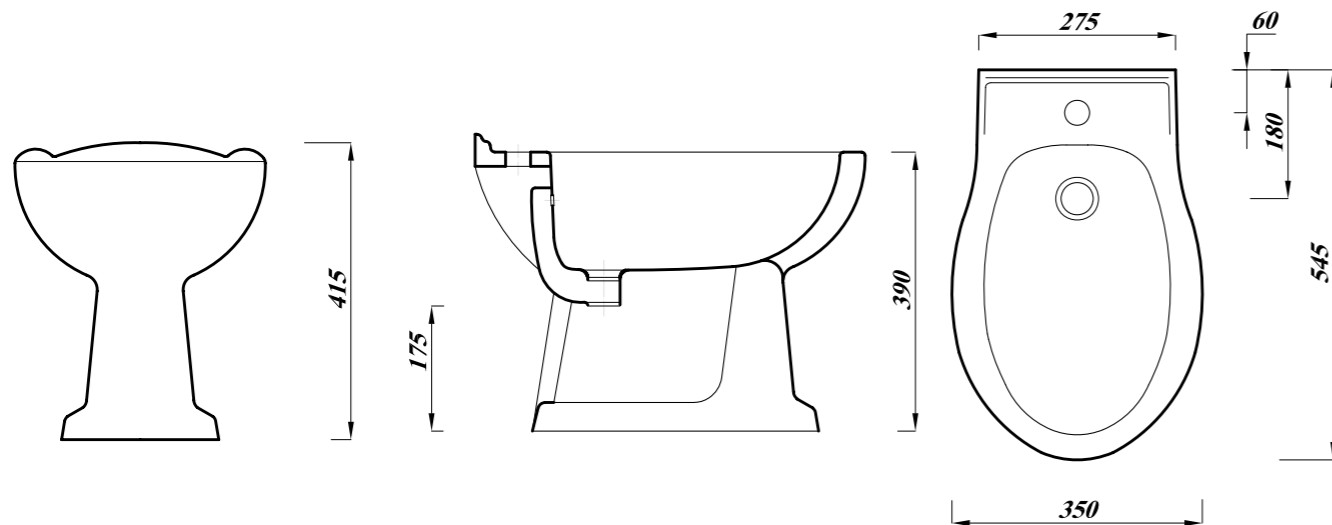

All dimensions and weight are approximate and subject to normal ceramic variation.

جميع الأبعاد و الاوزان تقديرية و تخضع لتغير السيراميك العادي.