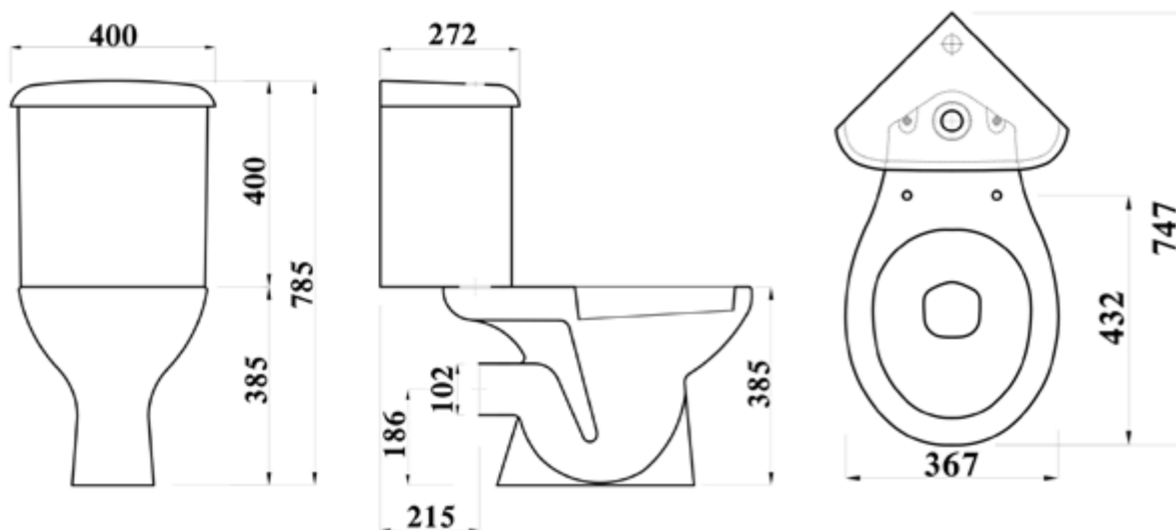

Clifton Corner

Overview:

The Clifton Corner WC is a practical solution for small or unusually shaped bathrooms.

Key Product Features:

- Compact design.
- Horizontal outlet.
- Space Saver.

Product	المنتج	مرحاض Pan	الخزان Cistern	سبديلي Seat Cover
Code الكود	WC P	FS1112G0000000	FS14C373910000	FC14C100000000
Colour اللون				
Material الخامة		Vitreous China | الخزف الصيني		Polypropylene | بولي بروبيلين
DOP بيانات الأداء			WCC1	
Inlet مدخل المياه بالخزان		One bottom inlet	افتحة تغذية	
Sprayer شطاف		With Spr. Hole	متوفر بفتحة شطاف	
Estimated Weight in Kg الوزن بالكيلو		14	13	2
Flushing mechanism صرف الماكينة		Dual flush push button	ماكينة صرف بضغط مزدوج	
Flushing volume كمية مياه الصرف بالخزان			6L	
CAD download تحميل الرسم الهندسي		✓	✓	N/A | لا يوجد
Standard المعايير القياسية				EN997-CL1-6-VR11+CL2

Shown :Close Coupled WC Suite, available with douche and available in (P) trap.

Special Notes :

Pan fixes to floor - screws floor supplied.
Cistern can be fixed to Corner.
For more seat options please reference pages 336-379

ملاحظات خاصة :

يتم تثبيت المراض على الارض - المسامير مرفقة.
يمكن تركيب الخزان على الحائط بالزاوية.
لمزيد من خيارات السبديلي، يرجى الرجوع إلى الصفحات ٣٣٦-٣٧٩

All dimensions and weight are approximate and subject to normal ceramic variation.

جميع الأبعاد و الاوزان تقديرية و تخضع لتغير السيراميك العادي.