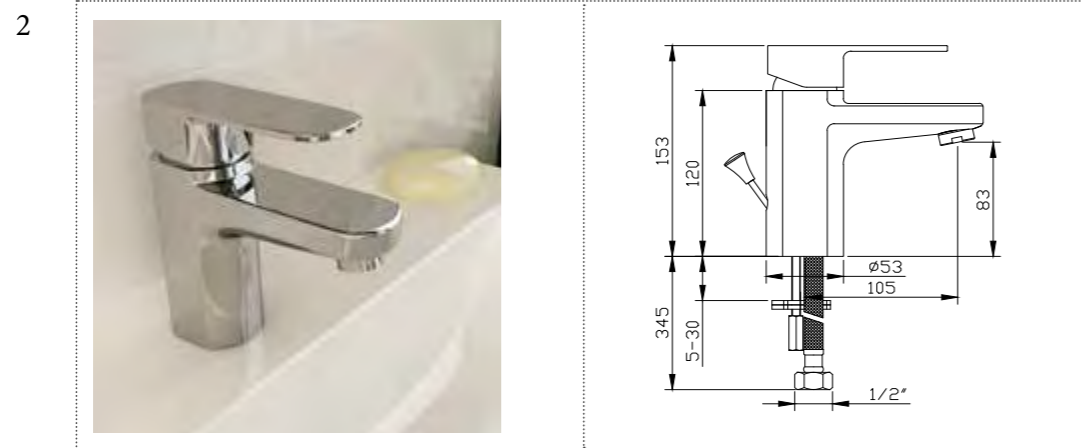

D-CP-L1800