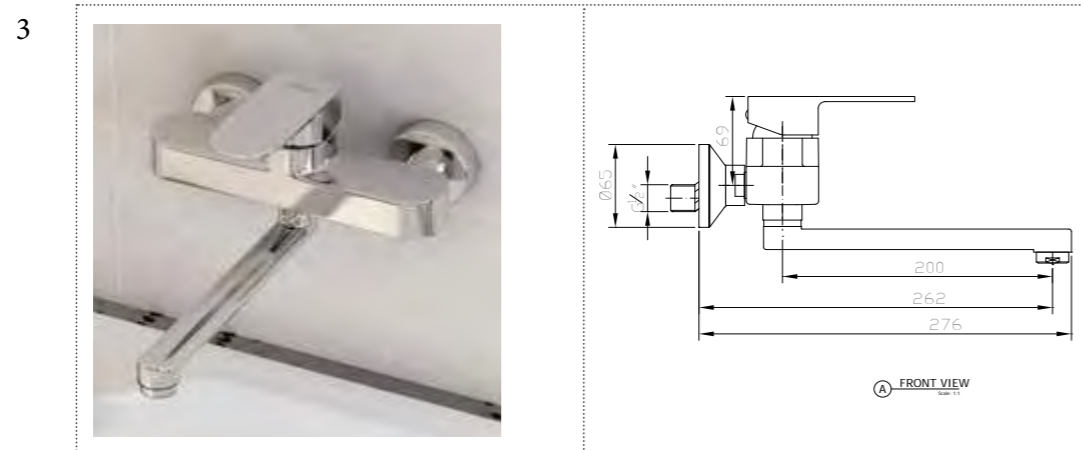

D-CP-L1803