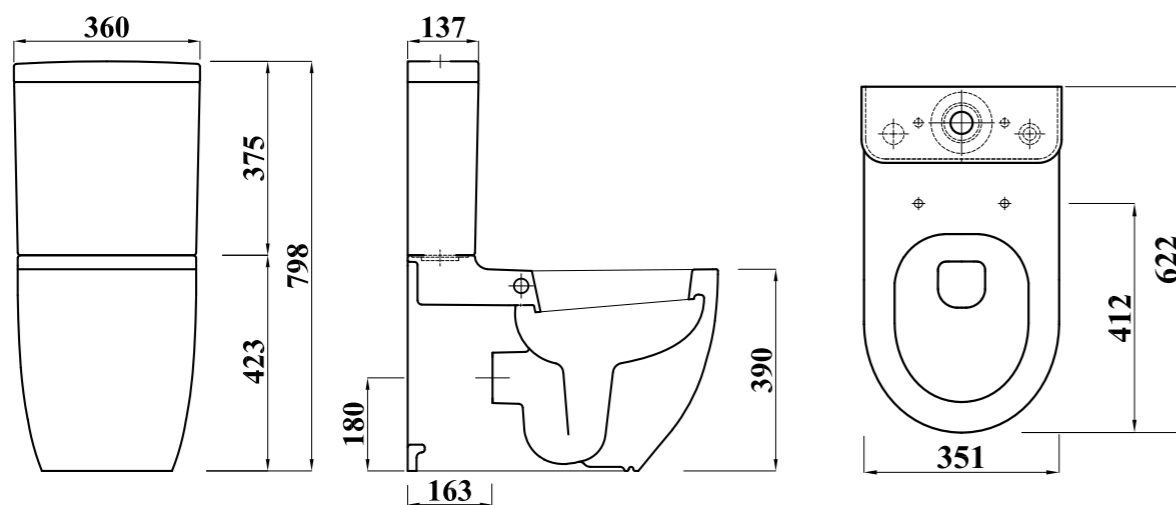

Matrix

Overview:

Contemporary, stylish and bold, the solid structure and striking appearance of the WC is designed to complement a wide range of modern bathroom designs featuring a dual flush push button.

Key Products Features:

- Modern style.
- Horizontal outlet.
- Space Saver.

Product	المنتج	مرحاض Pan	الخزان Cistern	سيديلي Seat Cover
Code الكود	WC P	FS1AS2101Y0000	FS1AS313110000	FC1001121C0000
Colour اللون				
Material الخامة		Vitreous China | الخزف الصيني		Urea | يوريا
DOP بيانات الأداء			WCC1	
Inlet مدخل المياه بالخزان		One bottom inlet	عدد ا فتحة تغذية	
Sprayer شطاف		With Spr. Hole	متوفر بفتحة شطاف	
Estimated Weight in Kg الوزن بالكيلو		26	11	2
Flushing mechanism صرف الماكينة		Dual flush push button	ماكينة صرف ضاغط مزدوج	
Flushing volume كمية مياه الصرف بالخزان			6L	
CAD download تحميل الرسم الهندسي		√	√	N/A | لا يوجد
Standard المعايير القياسية				EN997-CL1-6-VR11+CL2

Special Notes :

Pan fixes to floor using side fixing screws supplied with pan.
Cistern can be fixed to a wall.
For more seat options please reference pages 336-379

ملاحظات خاصة :

يتم تثبيت المراض على الارض باستخدام مسامير تثبيت جانبي المرفق مع المراض. يمكن تركيب الخزان على الحائط. لمزيد من خيارات السديلي، يرجى الرجوع إلى الصفحات ٣٣٦-٣٧٩

All dimensions are approximate and subject to normal ceramic variation.

جميع الأبعاد تقديرية و تخضع لتغير السيراميك العادي.