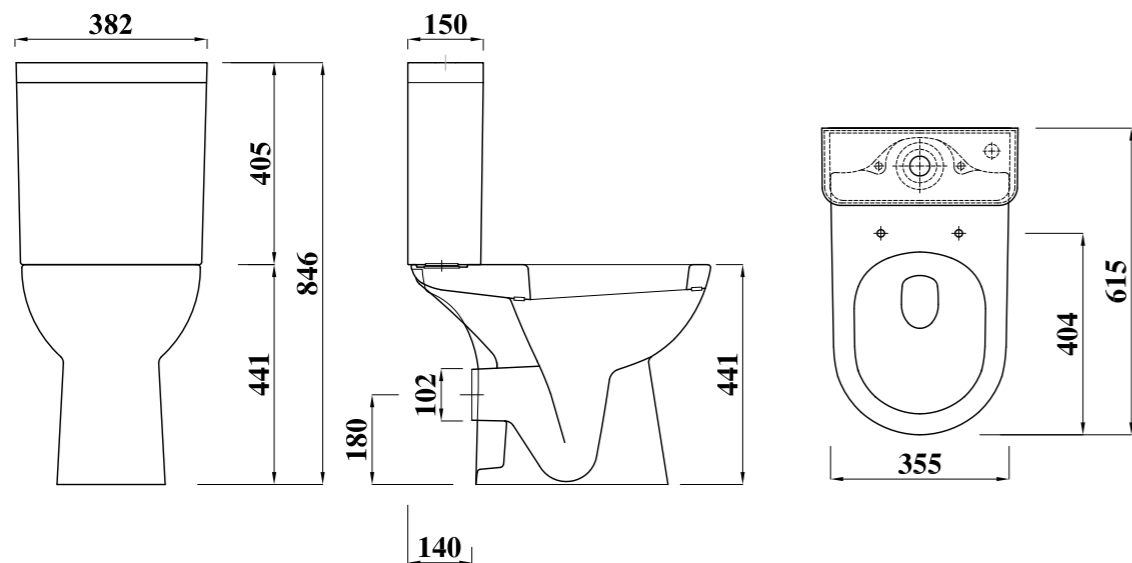

Concord

Overview:

This comfort height round WC is a modern designer toilet with an additional 50-60mm of height above a standard toilet, making it more comfortable to use.

Key Product Features:

- Modern style.
- Raised height.
- Horizontal outlet.
- Space Saver.

Product	المنتج	مرحاض Pan	الخزان Cistern	سبديلي Seat Cover
Code الكود	WC P	FS17F210110000	FS17F313110000	FC100112100000
Colour اللون				
Material الخامة		Vitreous China | الخزف الصيني		Urea | يوريا
DOP بيانات الأداء			WCC1	
Inlet مدخل المياه بالخزان		Two bottom inlet	فتحة تغذية	
Sprayer شطاف		With Spr. Hole	متوفر بفتحة شطاف	
Estimated Weight in Kg الوزن بالكيلو		20	13	3
Flushing mechanism صرف الماكينة		Dual flush push button	ماكينة صرف ضاغط مزدوج	
Flushing volume كمية مياه الصرف بالخزان			6L	
CAD download تحميل الرسم الهندسي		√	√	N/A | لا يوجد
Standard المعايير القياسية				EN997-CL1-6-VR11+CL2

Special Notes :

Pan fixes to floor using side fixing screws supplied with pan.
Cistern can be fixed to a wall.
For more seat options please reference pages 336-379

ملاحظات خاصة :

يتم تثبيت المراض على الارض باستخدام مسامير تثبيت جانبي المرفق مع المراض. يمكن تركيب الخزان على الحائط. لمزيد من خيارات السبديلي ، يرجى الرجوع إلى الصفحات ٣٣٦-٣٧٩

All dimensions and weight are approximate and subject to normal ceramic variation.

جميع الأبعاد و الاوزان تقديرية و تخضع لتغير السيراميك العادي .