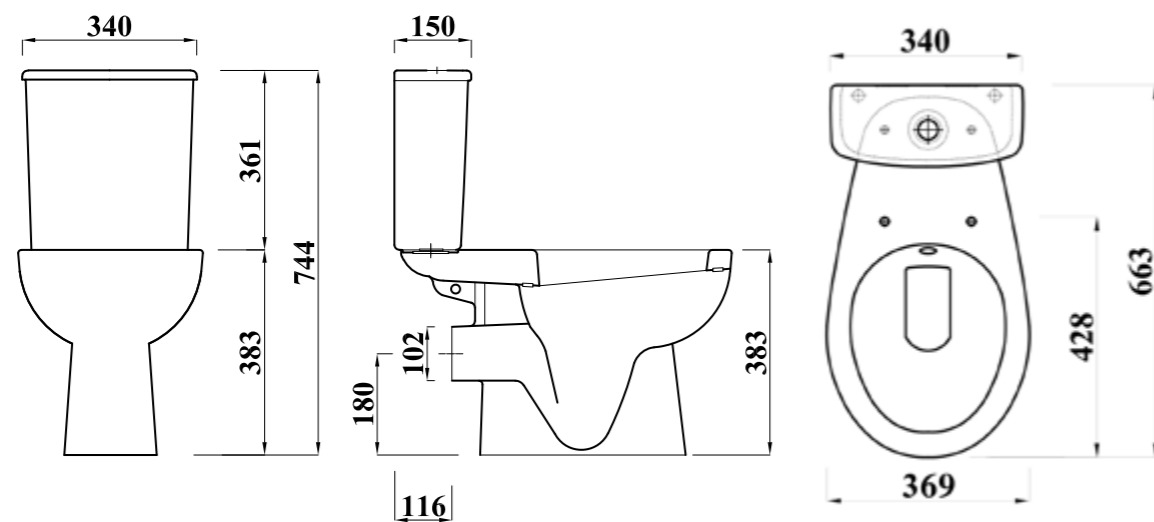

Diamond

Overview:

Bold simple lines not only look strikingly modern, they're also much easier to keep clean. This WC is designed to work on either 6/4 ltrs or 4/2.6 ltrs to aid in water saving.

Key Product Features:

- Strikingly modern style.
- Horizontal outlet.
- Different colours.
- Water saving option.

Product	المنتج	مرحاض Pan	الخزان Cistern	سبديلي Seat Cover
Code الكود	WC P	FS1AK210110000	FS1AK313110000	FC14C100000000
Colour اللون				
Material الخامة		Vitreous China | الخزف الصيني		Polypropylene | بولي بروبيلين
DOP بيانات الأداء		WCC1 / WCC2		
Inlet مدخل المياه بالخزان		Two bottom inlet	فتحة تغذية	
Sprayer شطاف		With Spr. Hole	متوفر بفتحة شطاف	
Estimated Weight in Kg الوزن بالكيلو		16	10	2
Flushing mechanism صرف الماكينة		Dual flush push button	ماكينة صرف بضغط مزدوج	
Flushing volume كمية مياه الصرف بالخزان		6L / 4L		
CAD download تحميل الرسم الهندسي		✓	✓	N/A | لا يوجد
Standard المعايير القياسية		EN997-CL1-6/4-VR11+CL2		

Special Notes :

Pan fixes to floor using side fixing screws supplied with pan.
Cistern can be fixed to a wall.
For more seat options please reference pages 336-379

ملاحظات خاصة :

يتم تثبيت المراض على الارض باستخدام مسامير تثبيت جانبي المرفق مع المراض. يمكن تركيب الخزان على الحائط. لمزيد من خيارات السبديلي، يرجى الرجوع إلى الصفحات 336-379

All dimensions and weight are approximate and subject to normal ceramic variation.

جميع الأبعاد و الاوزان تقديرية و تخضع لتغير السيراميك العادي.