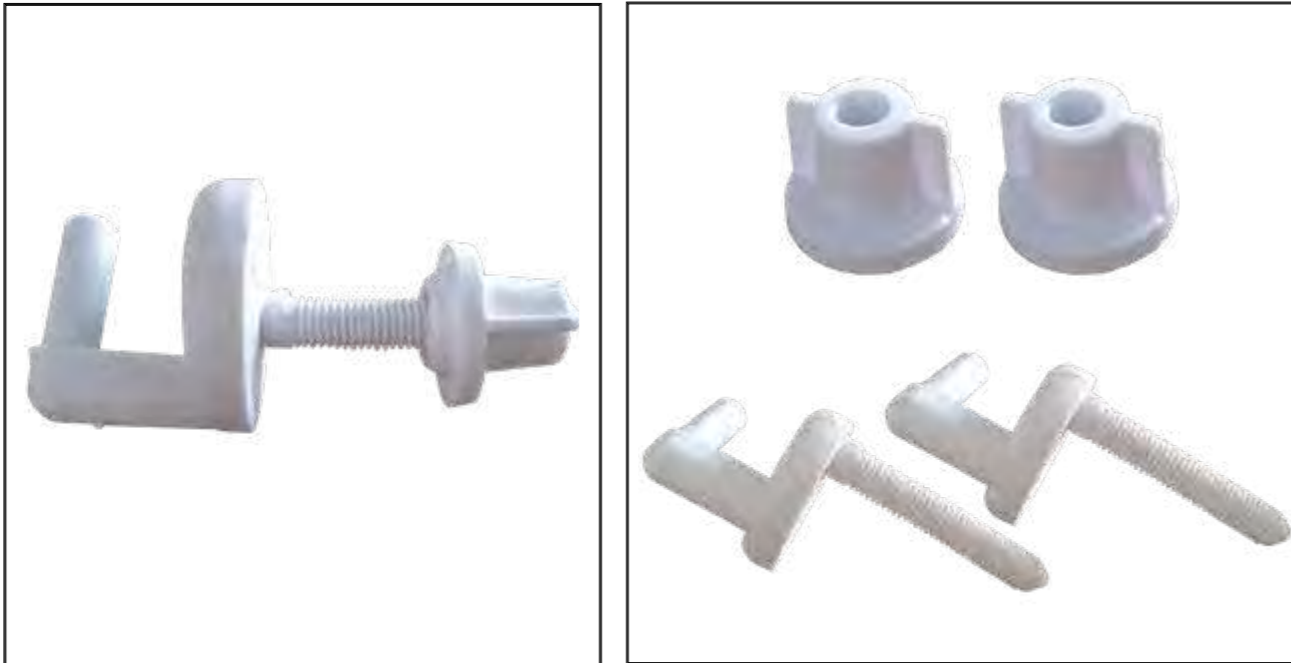

Special Notes :

Although every effort is made not to change the above product specification, Lecico reserve the right to do so without prior notification if necessary.

ملاحظات خاصة :

على الرغم من المحاولات لعدم التغيير في المنتجات طبقاً للمواصفات المذكورة بالأعلى إلا أنه ليس يكو تحتفظ بحقها في تعديل منتجاتها دون سابق انذار اذا لزم الامر.