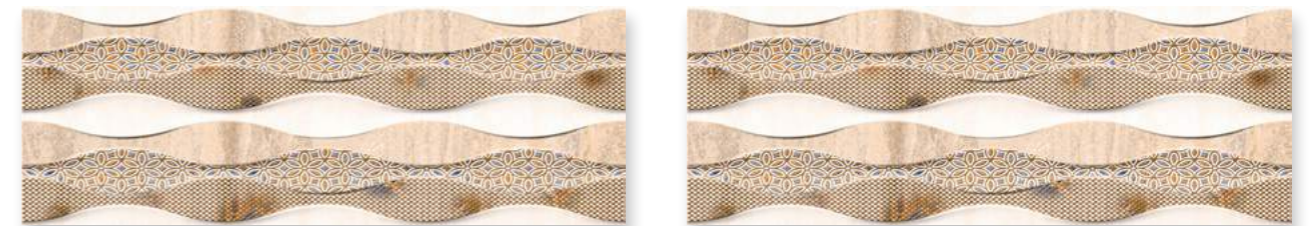

Displayed : With Matrix Round WCWH, Leeds basin and Roma mixer.

W.BEIGE

D.BEIGE

MIX

DECOR

D.BEIGE

W.BEIGE

MIX