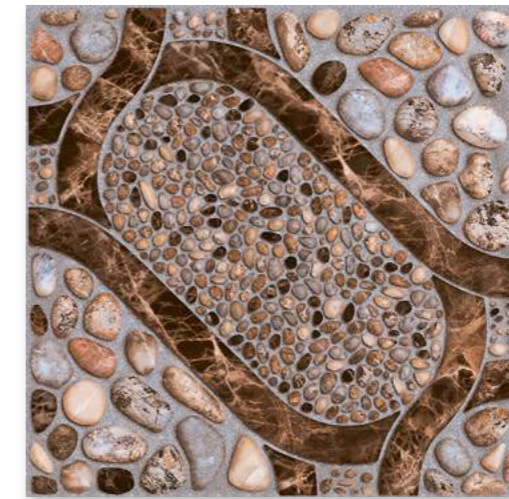

MARRON

D.CAFE

D.CAFE

W.CAFE

BLUE

Zalat (Floor tiles)

زلط (بلاط أرضيات)

(42 x 42)

BEIGE

CAFE

Cabool
Canada
Fianco
Legacy
Madeira
New Vernis
Stanford
Tango
Vito

20 x 60

Discover the unique designs and colors which add an artistic touch to your environment

Cabool (Floor tiles)

كابول (بلاط أرضيات)